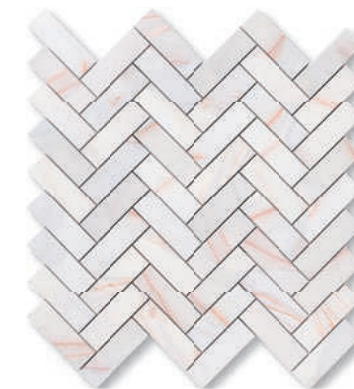

skyline v.c. leather marble tile

available sizes :

- 5x10x1,2 cm
- 10x10x1,2 cm
- 7,5x15,2x1,2 cm
- TL21062 5x20x1,2 cm
- 7,5x30,5x1,2 cm

floor / wall tiles

TL20631  
iris black leather marble plank  
7,6x40,6x1,2 cm  
0.03 sqm/pcs

TL20632  
silver shadow leather marble plank  
7,6x40,6x1,2 cm  
0.03 sqm/pcs

TL20633  
skyline c.c. leather marble plank  
7,6x40,6x1,2 cm  
0.03 sqm/pcs

TL20634  
skyline v.c. leather marble plank  
7,6x40,6x1,2 cm  
0.03 sqm/pcs

mosaics

calacatta amber honed marble  
herringbone 25x76 mm mosaic  
30,8x33,4x1 cm sheets  
0,111 m2/pcs

cappuccino honed marble  
herringbone 25x76 mm mosaic  
30,8x33,4x1 cm sheets  
0,111 m2/pcs

confetti honed marble  
herringbone 25x76 mm mosaic  
30,8x33,4x1 cm sheets  
0,111 m2/pcs