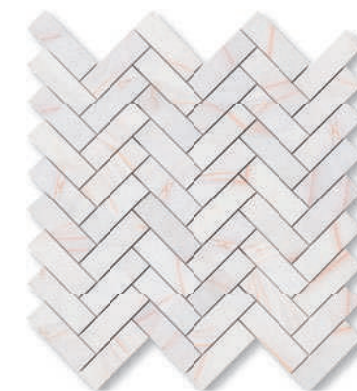

calacatta amber leather marble herringbone 25x76 mm mosaic

mosaics

calacatta amber leather marble  
herringbone 25x76 mm mosaic  
30,8x33,4x1,2 cm sheets  
0,111 m2/pcs

cappuccino leather marble  
herringbone 25x76 mm mosaic  
30,8x33,4x1,2 cm sheets  
0,111 m2/pcs