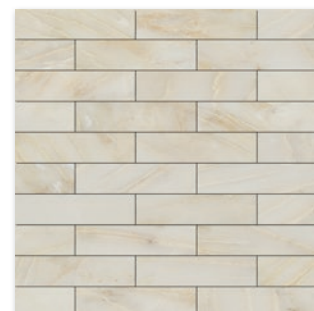

diana royal honed marble 2"x8" tile

floor / wall tiles

calacatta amber clc. honed marble tile

available sizes :

- 5x10x1,2 cm
- 10x10x1,2 cm
- 7,5x15,2x1,2 cm
- 5x20x1,2 cm
- TL09255 7,5x30,5x1,2 cm

cappuccino honed marble tile