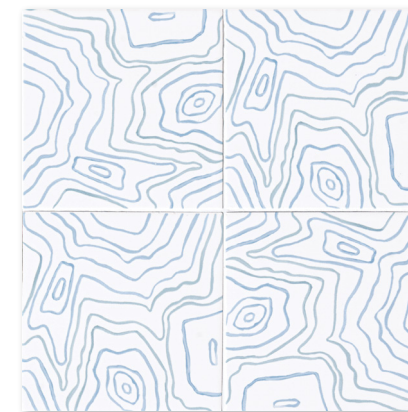

zanzibar  
ceramic collection

**MARBLE SYSTEMS**

wall tiles

TL80378 amare  
matte ceramic  
6"x6"x3/8"  
0.25 sqft/pcs

TL80379 nest  
matte ceramic  
6"x6"x3/8"  
0.25 sqft/pcs

TL80380 ingrid  
matte ceramic  
6"x6"x3/8"  
0.25 sqft/pcs

TL80381 sandy  
matte ceramic  
6"x6"x3/8"  
0.25 sqft/pcs

TL80382 lineor  
matte ceramic  
6"x6"x3/8"  
0.25 sqft/pcs

TL80383 saint lucia  
matte ceramic  
6"x6"x3/8"  
0.25 sqft/pcs

TL80385 aluna  
matte ceramic  
6"x6"x3/8"  
0.25 sqft/pcs

TL80386 badru  
matte ceramic  
6"x6"x3/8"  
0.25 sqft/pcs

TL80449 field tile  
matte ceramic  
6"x6"x3/8"  
0.25 sqft/pcs

sandy matte ceramic

**moldings** (compatible moldings from status satin cotton)

ML80033  
satin cotton matte finish molding  
1"x6"x3/4"

ML80025  
satin cotton matte ogee molding  
2"x6"x3/4"

ML80017  
satin cotton matte base molding  
4 3/16"x6"x3/4"

V2 = SLIGHT VARIATION:  
Clearly distinguishable  
differences in texture and/or  
pattern within similar colors.