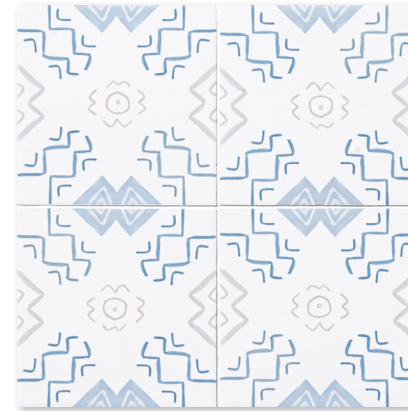

zanzibar  
ceramic collection

**MARBLE SYSTEMS**

wall tiles

TL80378 amare  
matte ceramic  
6"x6"x3/8"  
0.25 sqft/pcs

TL80379 nest  
matte ceramic  
6"x6"x3/8"  
0.25 sqft/pcs

TL80380 ingrid  
matte ceramic  
6"x6"x3/8"  
0.25 sqft/pcs

TL80381 sandy  
matte ceramic  
6"x6"x3/8"  
0.25 sqft/pcs

TL80382 lineor  
matte ceramic  
6"x6"x3/8"  
0.25 sqft/pcs

TL80383 saint lucia  
matte ceramic  
6"x6"x3/8"  
0.25 sqft/pcs

TL80385 aluna  
matte ceramic  
6"x6"x3/8"  
0.25 sqft/pcs

TL80386 badru  
matte ceramic  
6"x6"x3/8"  
0.25 sqft/pcs

TL80449 field tile  
matte ceramic  
6"x6"x3/8"  
0.25 sqft/pcs

sandy matte ceramic

**moldings** (compatible moldings from status satin cotton)

ML80033  
satin cotton matte finish molding  
1"x6"x3/4"

ML80025  
satin cotton matte ogee molding  
2"x6"x3/4"

ML80017  
satin cotton matte base molding  
4 3/16"x6"x3/4"

V2 = SLIGHT VARIATION:  
Clearly distinguishable  
differences in texture and/or  
pattern within similar colors.