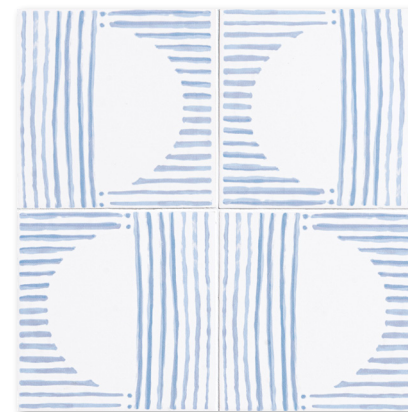

zanzibar  
ceramic collection

**MARBLE SYSTEMS**

wall tiles

TL80378 amare  
matte ceramic  
6"x6"x3/8"  
0.25 sqft/pcs

TL80379 nest  
matte ceramic  
6"x6"x3/8"  
0.25 sqft/pcs

TL80380 ingrid  
matte ceramic  
6"x6"x3/8"  
0.25 sqft/pcs

TL80381 sandy  
matte ceramic  
6"x6"x3/8"  
0.25 sqft/pcs

TL80382 lineor  
matte ceramic  
6"x6"x3/8"  
0.25 sqft/pcs

TL80383 saint lucia  
matte ceramic  
6"x6"x3/8"  
0.25 sqft/pcs

TL80385 aluna  
matte ceramic  
6"x6"x3/8"  
0.25 sqft/pcs

TL80386 badru  
matte ceramic  
6"x6"x3/8"  
0.25 sqft/pcs

TL80449 field tile  
matte ceramic  
6"x6"x3/8"  
0.25 sqft/pcs

sandy matte ceramic

**moldings** (compatible moldings from status satin cotton)

ML80033  
satin cotton matte finish molding  
1"x6"x3/4"

ML80025  
satin cotton matte ogee molding  
2"x6"x3/4"

ML80017  
satin cotton matte base molding  
4 3/16"x6"x3/4"

V2 = SLIGHT VARIATION:  
Clearly distinguishable  
differences in texture and/or  
pattern within similar colors.