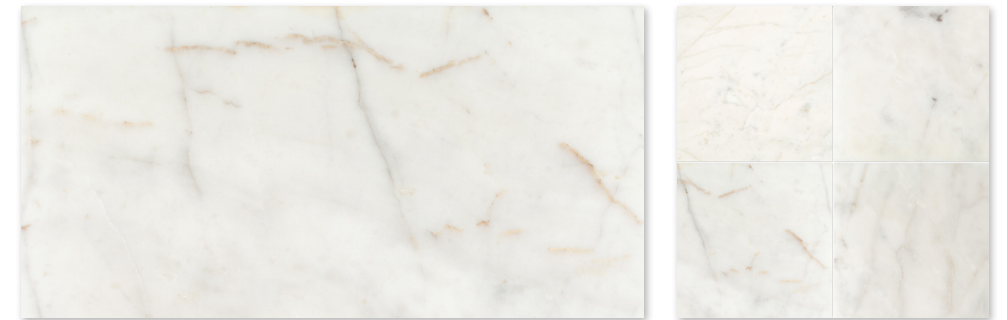

white pearl
marble

MARBLE SYSTEMS

white pearl honed

white pearl

Our White Pearl Marble is an intriguing twist on classic white marble, with hints of gold-hued warmth and intricate gray veining. It imbues interiors with a more welcoming environment than most white stones. Moreover, it has great value.

This collection comes in large format 12" x 24" tiles in either honed or polished finishes. Due to its subtle blend of white, grey, and gold, this stone has a striking uniqueness that makes it stand out from other marble. It's the ideal choice for those who love the iconic look of a marble-adorned interior yet want something new.

The White Pearl Marble Collection is suitable for all indoor vertical and horizontal applications and wet areas.

Usage

- Residential Interior Floors / Walls
- Commercial Interior Floors / Walls
- Shower / Walls

V2 - Slight Variation: Clearly distinguishable differences in texture and/or pattern within similar colors.

floor / wall tiles

white pearl marble

available sizes

- TL19189 12"x24"x3/8" honed
- TL19188 12"x24"x3/8" polished