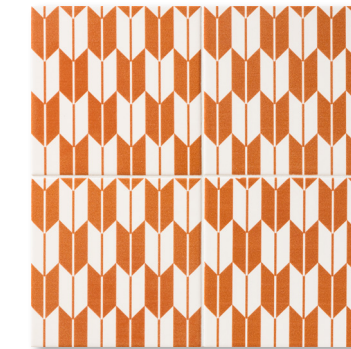

TL80517 aka yagasuri
matte ceramic (S.O.)*
6"x6"x3/8"
0.25 sqft/pcs