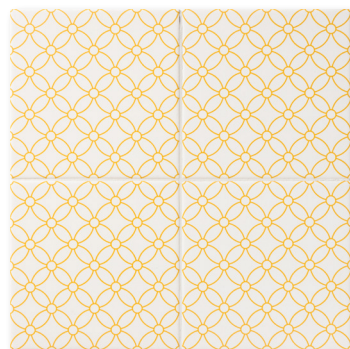

TL80517 aka yagasuri
matte ceramic (S.O.)*
6"x6"x3/8"
0.25 sqft/pcs

TL80496 raitogurin shippo
matte ceramic (S.O.)*
6"x6"x3/8"
0.25 sqft/pcs

TL80500 gure shippo
matte ceramic (S.O.)*
6"x6"x3/8"
0.25 sqft/pcs

TL80504 kuro shippo
matte ceramic (S.O.)*
6"x6"x3/8"
0.25 sqft/pcs

TL80498 raitogurin tatewaku
matte ceramic (S.O.)*
6"x6"x3/8"
0.25 sqft/pcs

TL80502 gure tatewaku
matte ceramic (S.O.)*
6"x6"x3/8"
0.25 sqft/pcs

TL80506 kuro tatewaku
matte ceramic (S.O.)*
6"x6"x3/8"
0.25 sqft/pcs

TL80508 orenji shippo
matte ceramic (S.O.)*
6"x6"x3/8"
0.25 sqft/pcs

TL80512 midori shippo
matte ceramic (S.O.)*
6"x6"x3/8"
0.25 sqft/pcs