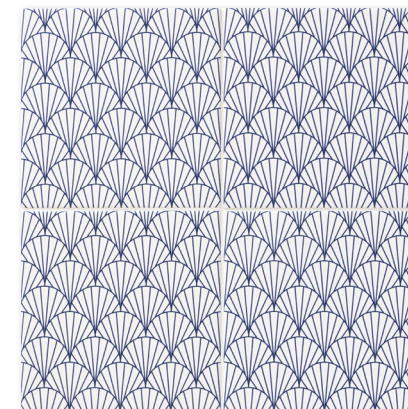

wagara
ceramic collection

MARBLE SYSTEMS

wall tiles

TL80467 sakura
matte ceramic
6"x6"x3/8"
0.25 sqft/pcs

TL80468 kiku
matte ceramic
6"x6"x3/8"
0.25 sqft/pcs

TL80469 seigaiha
matte ceramic
6"x6"x3/8"
0.25 sqft/pcs

TL80470 shippo
matte ceramic
6"x6"x3/8"
0.25 sqft/pcs

TL80471 yagasuri
matte ceramic
6"x6"x3/8"
0.25 sqft/pcs

TL80472 tatewaku
matte ceramic
6"x6"x3/8"
0.25 sqft/pcs

TL80473 hishi
matte ceramic
6"x6"x3/8"
0.25 sqft/pcs

TL80474 sensu
matte ceramic
6"x6"x3/8"
0.25 sqft/pcs

TL80519 wagara R9 field tile
matte ceramic
6"x6"x3/8"
0.25 sqft/pcs

TL80495 raitogurin seigaiha
matte ceramic (S.O.)*
6"x6"x3/8"
0.25 sqft/pcs

TL80499 gure seigaiha
matte ceramic (S.O.)*
6"x6"x3/8"
0.25 sqft/pcs