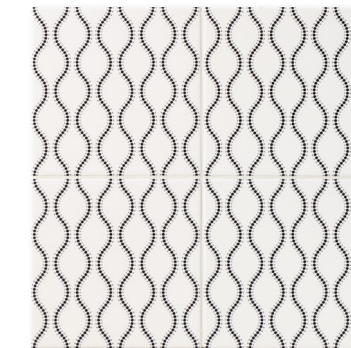

TL80506 kuro tatewaku
matte ceramic (S.O.)*
6"x6"x3/8"
0.25 sqft/pcs