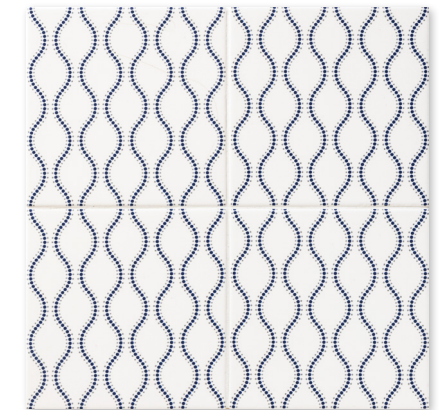

wagara
ceramic collection

MARBLE SYSTEMS

wall tiles

TL80467 sakura
matte ceramic
6"x6"x3/8"
0.25 sqft/pcs

TL80468 kiku
matte ceramic
6"x6"x3/8"
0.25 sqft/pcs

TL80469 seigaiha
matte ceramic
6"x6"x3/8"
0.25 sqft/pcs

TL80470 shippo
matte ceramic
6"x6"x3/8"
0.25 sqft/pcs

TL80471 yagasuri
matte ceramic
6"x6"x3/8"
0.25 sqft/pcs

TL80472 tatewaku
matte ceramic
6"x6"x3/8"
0.25 sqft/pcs

TL80473 hishi
matte ceramic
6"x6"x3/8"
0.25 sqft/pcs

V2 = SLIGHT VARIATION:
Clearly distinguishable
differences in texture and/or
pattern within similar colors.

Usage

- Residential interior walls
- Commercial interior walls
- Shower walls
- Bathroom walls