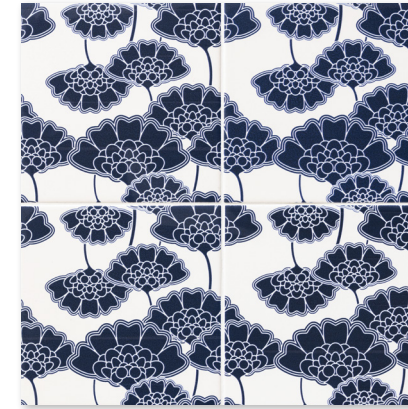

wagara
ceramic collection

MARBLE SYSTEMS

wall tiles

TL80467 sakura
matte ceramic
6"x6"x3/8"
0.25 sqft/pcs

TL80468 kiku
matte ceramic
6"x6"x3/8"
0.25 sqft/pcs

TL80469 seigaiha
matte ceramic
6"x6"x3/8"
0.25 sqft/pcs

TL80470 shippo
matte ceramic
6"x6"x3/8"
0.25 sqft/pcs

TL80471 yagasuri
matte ceramic
6"x6"x3/8"
0.25 sqft/pcs

TL80472 tatewaku
matte ceramic
6"x6"x3/8"
0.25 sqft/pcs

TL80473 hishi
matte ceramic
6"x6"x3/8"
0.25 sqft/pcs

V2 = SLIGHT VARIATION:
Clearly distinguishable
differences in texture and/or
pattern within similar colors.

Usage

- Residential interior walls
- Commercial interior walls
- Shower walls
- Bathroom walls