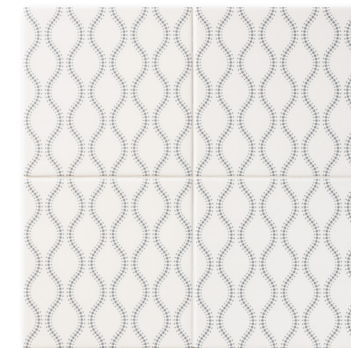

TL80517 aka yagasuri
matte ceramic (S.O.)*
6"x6"x3/8"
0.25 sqft/pcs

TL80496 raitogurin shippo
matte ceramic (S.O.)*
6"x6"x3/8"
0.25 sqft/pcs

TL80500 gure shippo
matte ceramic (S.O.)*
6"x6"x3/8"
0.25 sqft/pcs

TL80504 kuro shippo
matte ceramic (S.O.)*
6"x6"x3/8"
0.25 sqft/pcs

TL80498 raitogurin tatewaku
matte ceramic (S.O.)*
6"x6"x3/8"
0.25 sqft/pcs

TL80502 gure tatewaku
matte ceramic (S.O.)*
6"x6"x3/8"
0.25 sqft/pcs