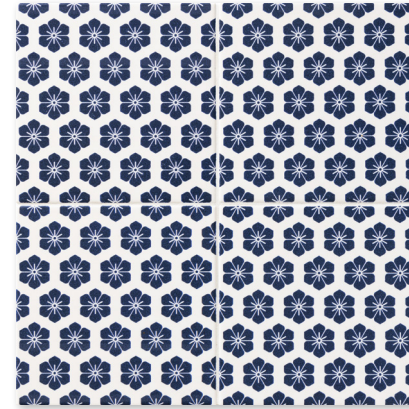

wagara
ceramic collection

MARBLE SYSTEMS

wall tiles

TL80467 sakura
matte ceramic
6"x6"x3/8"
0.25 sqft/pcs

TL80468 kiku
matte ceramic
6"x6"x3/8"
0.25 sqft/pcs

TL80469 seigaiha
matte ceramic
6"x6"x3/8"
0.25 sqft/pcs

TL80470 shippo
matte ceramic
6"x6"x3/8"
0.25 sqft/pcs

TL80471 yagasuri
matte ceramic
6"x6"x3/8"
0.25 sqft/pcs

TL80472 tatewaku
matte ceramic
6"x6"x3/8"
0.25 sqft/pcs

TL80473 hishi
matte ceramic
6"x6"x3/8"
0.25 sqft/pcs