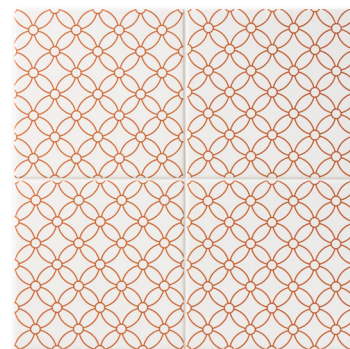

TL80504 kuro shippo
matte ceramic (S.O.)*
6"x6"x3/8"
0.25 sqft/pcs

TL80498 raitogurin tatewaku
matte ceramic (S.O.)*
6"x6"x3/8"
0.25 sqft/pcs

TL80502 gure tatewaku
matte ceramic (S.O.)*
6"x6"x3/8"
0.25 sqft/pcs

TL80506 kuro tatewaku
matte ceramic (S.O.)*
6"x6"x3/8"
0.25 sqft/pcs

TL80508 orenji shippo
matte ceramic (S.O.)*
6"x6"x3/8"
0.25 sqft/pcs

TL80512 midori shippo
matte ceramic (S.O.)*
6"x6"x3/8"
0.25 sqft/pcs