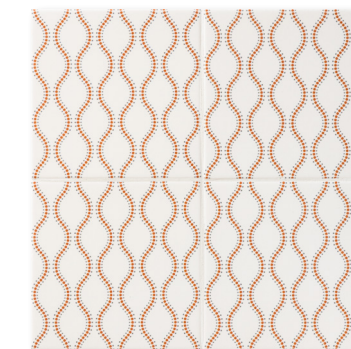

TL80504 kuro shippo
matte ceramic (S.O.)*
6"x6"x3/8"
0.25 sqft/pcs

TL80498 raitogurin tatewaku
matte ceramic (S.O.)*
6"x6"x3/8"
0.25 sqft/pcs

TL80502 gure tatewaku
matte ceramic (S.O.)*
6"x6"x3/8"
0.25 sqft/pcs

TL80506 kuro tatewaku
matte ceramic (S.O.)*
6"x6"x3/8"
0.25 sqft/pcs

TL80508 orenji shippo
matte ceramic (S.O.)*
6"x6"x3/8"
0.25 sqft/pcs

TL80512 midori shippo
matte ceramic (S.O.)*
6"x6"x3/8"
0.25 sqft/pcs

TL80516 aka shippo
matte ceramic (S.O.)*
6"x6"x3/8"
0.25 sqft/pcs

TL80510 orenji tatewaku
matte ceramic (S.O.)*
6"x6"x3/8"
0.25 sqft/pcs

TL80514 midori tatewaku
matte ceramic (S.O.)*
6"x6"x3/8"
0.25 sqft/pcs