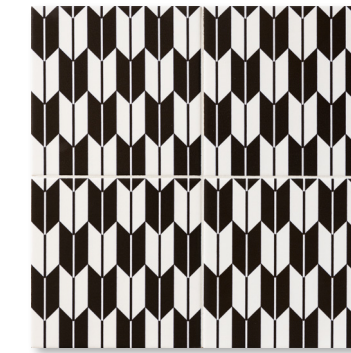

TL80505 kuro yagasuri
matte ceramic (S.O.)*
6"x6"x3/8"
0.25 sqft/pcs