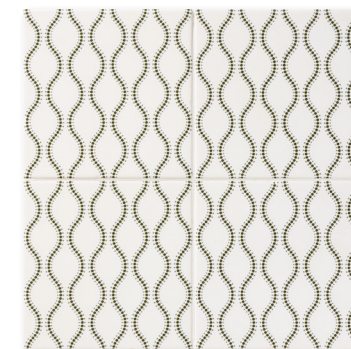

TL80504 kuro shippo
matte ceramic (S.O.)*
6"x6"x3/8"
0.25 sqft/pcs

TL80498 raitogurin tatewaku
matte ceramic (S.O.)*
6"x6"x3/8"
0.25 sqft/pcs

TL80502 gure tatewaku
matte ceramic (S.O.)*
6"x6"x3/8"
0.25 sqft/pcs

TL80506 kuro tatewaku
matte ceramic (S.O.)*
6"x6"x3/8"
0.25 sqft/pcs

TL80508 orenji shippo
matte ceramic (S.O.)*
6"x6"x3/8"
0.25 sqft/pcs

TL80512 midori shippo
matte ceramic (S.O.)*
6"x6"x3/8"
0.25 sqft/pcs

TL80516 aka shippo
matte ceramic (S.O.)*
6"x6"x3/8"
0.25 sqft/pcs

TL80510 orenji tatewaku
matte ceramic (S.O.)*
6"x6"x3/8"
0.25 sqft/pcs

TL80514 midori tatewaku
matte ceramic (S.O.)*
6"x6"x3/8"
0.25 sqft/pcs