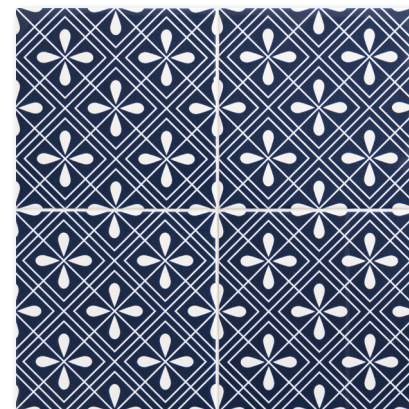

wagara
ceramic collection

MARBLE SYSTEMS

wall tiles

TL80467 sakura
matte ceramic
6"x6"x3/8"
0.25 sqft/pcs

TL80468 kiku
matte ceramic
6"x6"x3/8"
0.25 sqft/pcs

TL80469 seigaiha
matte ceramic
6"x6"x3/8"
0.25 sqft/pcs

TL80470 shippo
matte ceramic
6"x6"x3/8"
0.25 sqft/pcs

TL80471 yagasuri
matte ceramic
6"x6"x3/8"
0.25 sqft/pcs

TL80472 tatewaku
matte ceramic
6"x6"x3/8"
0.25 sqft/pcs

TL80473 hishi
matte ceramic
6"x6"x3/8"
0.25 sqft/pcs