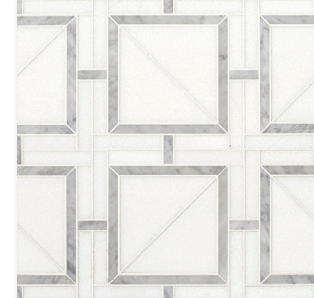

magra lattice mosaics

MS90289
thassos white honed
white carrara polished
magra lattice
11 11/16"x11 11/16"x3/8" sheets
0.94 sqft/pcs