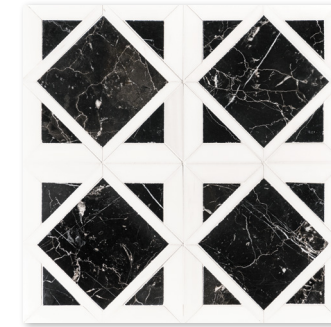

MS01505
snow white honed
black polished
kent
13 9/16"x13 9/16"x3/8" sheets
1.27 sqft/pcs