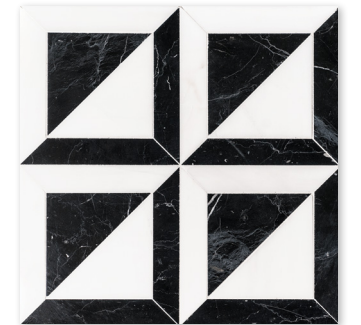

MS01546
skyline honed
snow white honed
ponte basket
14 13/16"x14 13/16"x3/8" sheets
1.52 sqft/pcs

MS01547
skyline honed
skyline full grain
ponte basket
14 13/16"x14 13/16"x3/8" sheets
1.52 sqft/pcs

MS01548
snow white polished
snow white honed
ponte basket
14 13/16"x14 13/16"x3/8" sheets
1.52 sqft/pcs

york mosaics

MS01549
allure polished
black honed
york
11 15/16"x11 15/16"x3/8" sheets
0.98 sqft/pcs

MS01550
black honed
glacier honed
york
11 15/16"x11 15/16"x3/8" sheets
0.98 sqft/pcs

MS01551
snow white honed
avalon polished
york
11 15/16"x11 15/16"x3/8" sheets
0.98 sqft/pcs