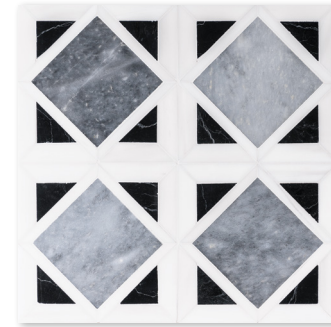

kent mosaics

MS01503
snow white polished
black polished
allure polished
kent
13 9/16"x13 9/16"x3/8" sheets
1.27 sqft/pcs