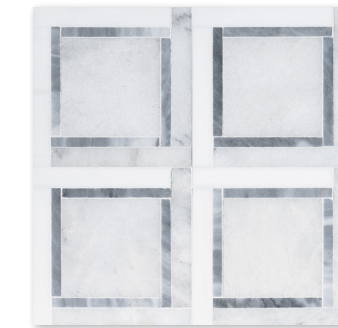

MS01492
glacier honed
snow white polished - allure polished
cambridge
12 7/8"x12 7/8"x3/8" sheets
1.15 sqft/pcs