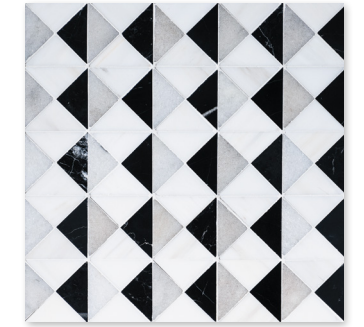

This collection includes several tone-on-tone shades and textural variations to suit a multitude of individual visions. The range of unassuming gray, white, black, and beige shades perfectly balances out the complex patterns to deliver a design that is intricate yet not flashy. This selection of field stones, trims, moldings, and slabs allows for a complete, uniform look to any interior. With so many options, we've got you covered!

MS01494
glacier honed
black polished
snow white honed
cambridge
12 7/8"x12 7/8"x3/8" sheets
1.15 sqft/pcs

devon mosaics

MS01499
black polished
glacier honed
allure polished
snow white polished
devon
12 1/2"x12 1/2"x3/8" sheets
1.08 sqft/pcs

MS01500
glacier honed
snow white polished
allure polished
devon
12 1/2"x12 1/2"x3/8" sheets
1.08 sqft/pcs

MS01501
avalon polished
glacier honed
snow white polished
snow white honed
devon
12 1/2"x12 1/2"x3/8" sheets
1.08 sqft/pcs