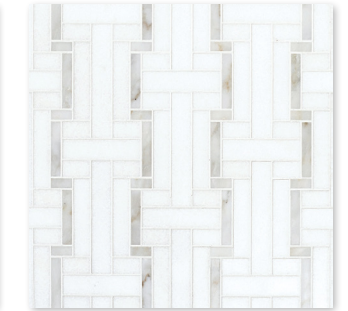

MS90288
thassos white honed
calacatta gold honed
luni
10 7/16"x12 3/16"x3/8" sheets
0.88 sqft/pcs