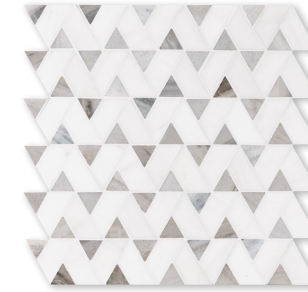

MS01534
skyline honed
snow white honed
monte
12 3/8"x12 3/8" sheets
1.06 sqft/pcs