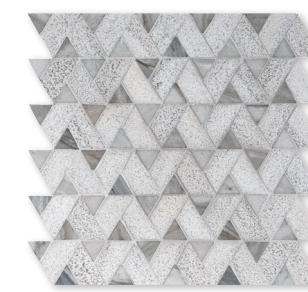

MS01535
skyline polished
skyline full grain
monte
12 3/8"x12 3/8" sheets
1.06 sqft/pcs