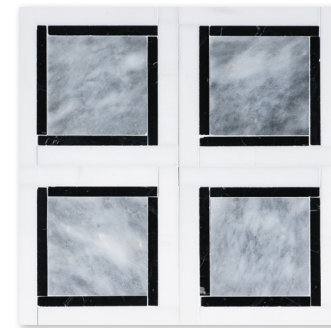

cambridge mosaics

MS01491
snow white polished
black polished - allure polished
cambridge
12 7/8"x12 7/8"x3/8" sheets
1.15 sqft/pcs