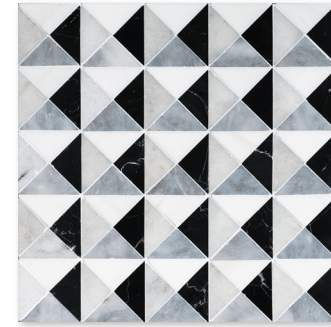

devon mosaics

MS01499
black polished
glacier honed
allure polished
snow white polished
devon
12 1/2"x12 1/2"x3/8" sheets
1.08 sqft/pcs