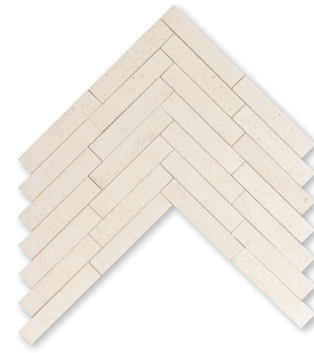

skyline full grain large herringbone

large herringbone mosaics

MS01506
champagne honed
large herringbone
12 7/8"x8 9/16"x3/8" sheets
0.76 sqft/pcs

MS01507
silver shadow honed
large herringbone
12 7/8"x8 9/16"x3/8" sheets
0.76 sqft/pcs

MS01508
skyline honed
large herringbone
12 7/8"x8 9/16"x3/8" sheets
0.76 sqft/pcs

MS01509
skyline full grain
large herringbone
12 7/8"x8 9/16"x3/8" sheets
0.76 sqft/pcs

MS01510
snow white polished
large herringbone
12 7/8"x8 9/16"x3/8" sheets
0.76 sqft/pcs