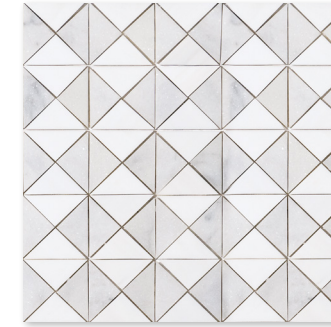

MS01494
glacier honed
black polished
snow white honed
cambridge
12 7/8"x12 7/8"x3/8" sheets
1.15 sqft/pcs

devon mosaics

MS01499
black polished
glacier honed
allure polished
snow white polished
devon
12 1/2"x12 1/2"x3/8" sheets
1.08 sqft/pcs

MS01500
glacier honed
snow white polished
allure polished
devon
12 1/2"x12 1/2"x3/8" sheets
1.08 sqft/pcs

MS01501
avalon polished
glacier honed
snow white polished
snow white honed
devon
12 1/2"x12 1/2"x3/8" sheets
1.08 sqft/pcs