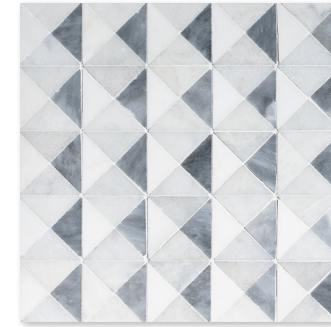

MS01500
glacier honed
snow white polished
allure polished
devon
12 1/2"x12 1/2"x3/8" sheets
1.08 sqft/pcs