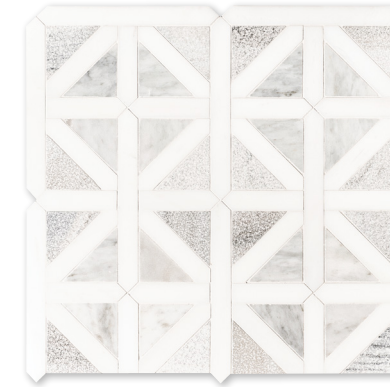

MS01497
snow white polished
avenza honed
avenza full grain
classic lattice
14 3/4"x14 3/4"x3/8" sheets
1.51 sqft/pcs