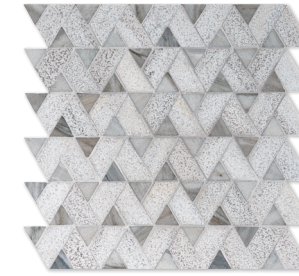

MS01535
monte
skyline polished
skyline full grain
12 3/8"x12 3/8" sheets
1.06 sqft/pcs