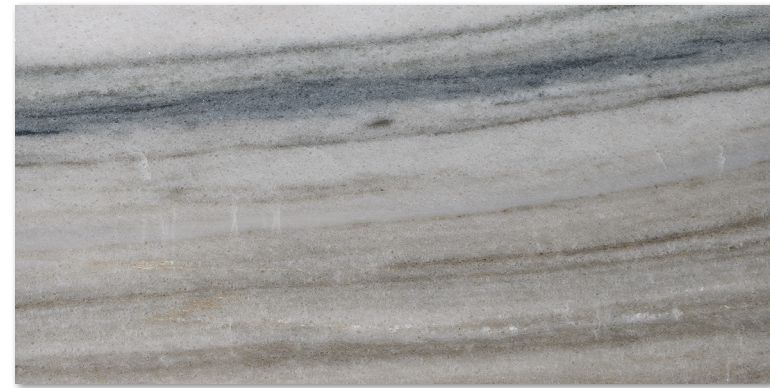

skyline polished marble 12"x24"x1/2"

floor / wall tiles

skyline polished marble

available sizes

- TL19232 3"x12"x1/2"
- TL14302 4"x12"x3/8"
- TL14301 12"x12"x3/8"
- TL14056 18"x18"x1/2"
- TL14053 12"x24"x1/2"