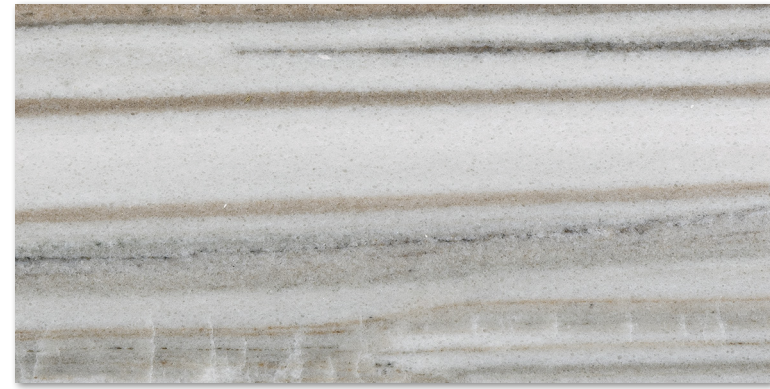

floor / wall tiles

skyline polished marble

available sizes

- TL19232 3"x12"x1/2"
- TL14302 4"x12"x3/8"
- TL14301 12"x12"x3/8"
- TL14056 18"x18"x1/2"
- TL14053 12"x24"x1/2"

palisandra polished marble

available sizes

- TL14300 4"x12"x3/8" *(S.O.)
- TL13959 12"x12"x3/8" *(S.O.)
- TL13729 18"x18"x1/2" *(S.O.)

*(S.O.) : Special Order. Lead times may vary 8-10 weeks depending on product.