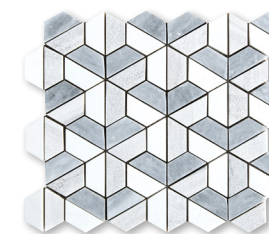

**MS00801**  
verona blend polished mosaic  
straight joint 2"x2"  
12"x12"x3/8" sheets  
1.00 sqft/pcs

**MS00826**  
verona blend polished mosaic  
straight joint 5/8"x2"  
12"x12"x3/8" sheets  
1.00 sqft/pcs

**MS00802**  
verona polished  
staggered joint 5/8"x1 1/4"  
12"x12"x3/8" sheets  
1.00 sqft/pcs

**MS01155**  
skyline polished modern  
staggered mosaic 5/8"x3"  
12"x12"x3/8" sheets  
1.00 sqft/pcs

**MS01153**  
skyline polished modern  
staggered mosaic 1 1/4"x6"  
12"x12"x3/8" sheets  
1.00 sqft/pcs

**MS01309**  
skyline & bosphorus  
2"x2" textured mosaic  
12"x12"x3/8" sheets  
1.00 sqft/pcs

**MS01308**  
skyline & avenza blend  
2"x2" textured mosaic  
12"x12"x3/8" sheets  
1.00 sqft/pcs

**MS01263**  
allure & snow white & skyline  
3d hexagon textured 3/8" mosaic  
10 3/8"x12"x3/8"  
0.86 sqft/pcs