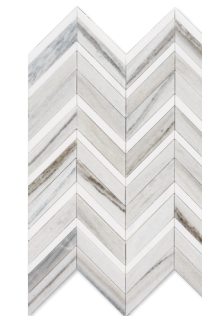

NW00049
skyline light polished&honed
chevron fusion mosaic
11 7/8"x16"x3/8" sheets
1.30 sqft/pcs