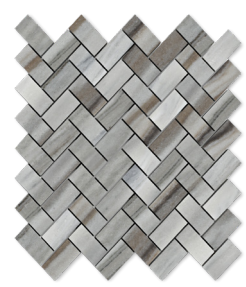

\*(S.O.) : Special Order. Lead times may vary 3-5 weeks depending on product.

moldings

ML00505  
glacier honed  
andorra molding  
2"x12"x1"

ML00506  
glacier honed  
pencil liner molding  
1/2"x12"x11/16"

skyline honed herringbone mosaic 5/8" x 2"

mosaics

MS01605  
verona honed  
5/8" x 2"  
12" x 12" x 3/8" sheets  
1.00 sqft/pcs

MS01602  
verona honed  
5/8" x 1 1/4" staggered  
12" x 12" x 3/8" sheets  
1.00 sqft/pcs

MS01600  
skyline honed modern  
staggered mosaic 5/8" x 3"  
12" x 12" x 3/8" sheets  
1.00 sqft/pcs

MS01601  
skyline honed modern  
staggered mosaic 1 1/4" x 6"  
12" x 12" x 3/8" sheets  
1.00 sqft/pcs

MS02303  
skyline honed  
herringbone 1" x 2"  
11 5/8" x 12 3/8" x 3/8" sheets  
1.00 sqft/pcs

MS02309  
skyline honed  
herringbone  
11 5/8" x 12 3/8" x 3/8" sheets  
1.00 sqft/pcs

MS02295  
skyline honed  
hexagon 1"  
11 5/8" x 12" x 3/8" sheets  
1.00 sqft/pcs