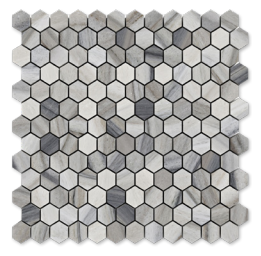

skyline honed herringbone mosaic 5/8" x 2"

mosaics

MS01605  
verona honed  
5/8" x 2"  
12" x 12" x 3/8" sheets  
1.00 sqft/pcs

MS01602  
verona honed  
5/8" x 1 1/4" staggered  
12" x 12" x 3/8" sheets  
1.00 sqft/pcs

MS01600  
skyline honed modern  
staggered mosaic 5/8" x 3"  
12" x 12" x 3/8" sheets  
1.00 sqft/pcs

MS01601  
skyline honed modern  
staggered mosaic 1 1/4" x 6"  
12" x 12" x 3/8" sheets  
1.00 sqft/pcs

MS02303  
skyline honed  
herringbone 1" x 2"  
11 5/8" x 12 3/8" x 3/8" sheets  
1.00 sqft/pcs

MS02309  
skyline honed  
herringbone  
11 5/8" x 12 3/8" x 3/8" sheets  
1.00 sqft/pcs

MS02295  
skyline honed  
hexagon 1"  
11 5/8" x 12" x 3/8" sheets  
1.00 sqft/pcs