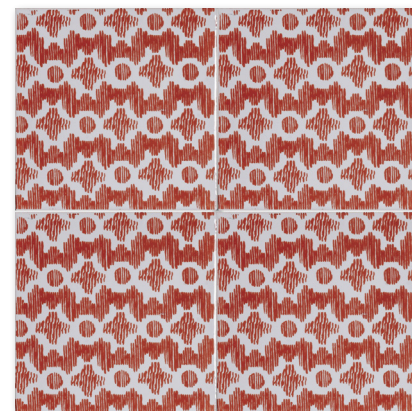

XSP90025 burmese glossy  
ocean - snow white  
6"x6"x3/8"  
0.24 sqft/pcs

XSP90009 cecil stripe glossy  
iris - snow white  
6"x6"x3/8"  
0.24 sqft/pcs

XSP90007 cecil stripe glossy  
grey - snow white  
6"x6"x3/8"  
0.24 sqft/pcs

XSP90006 cecil stripe glossy  
blue - snow white  
6"x6"x3/8"  
0.24 sqft/pcs

chou chou matte grey - snow white

albert glossy iris - pure white

wall tiles

XSP90026 albert glossy  
ocean - snow white  
6"x6"x3/8"  
0.24 sqft/pcs

XSP90018 albert glossy  
iris - pure white  
6"x6"x3/8"  
0.24 sqft/pcs

XSP90024 albert glossy  
forest - pure white  
6"x6"x3/8"  
0.24 sqft/pcs

XSP90027 desmond glossy  
tinta - snow white  
6"x6"x3/8"  
0.24 sqft/pcs

XSP90028 desmond glossy  
azure - pure white  
6"x6"x3/8"  
0.24 sqft/pcs

XSP90014 desmond glossy  
fire engine - snow white  
6"x6"x3/8"  
0.24 sqft/pcs

XSP90011 clara b glossy  
anenome - snow white  
6"x6"x3/8"  
0.24 sqft/pcs