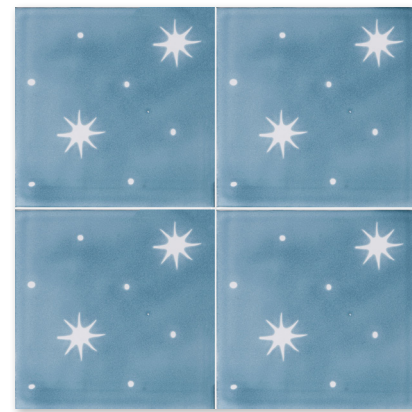

XSP90028 desmond glossy  
azure - pure white  
6"x6"x3/8"  
0.24 sqft/pcs

XSP90014 desmond glossy  
fire engine - snow white  
6"x6"x3/8"  
0.24 sqft/pcs

XSP90011 clara b glossy  
anenome - snow white  
6"x6"x3/8"  
0.24 sqft/pcs

XSP90012 clara b glossy  
night sky - snow white  
6"x6"x3/8"  
0.24 sqft/pcs

XSP90013 clara b glossy  
wisteria - pure white  
6"x6"x3/8"  
0.24 sqft/pcs

wall tiles

XSP90020 serendipity glossy  
fire engine - pure white  
6"x6"x3/8"  
0.24 sqft/pcs

XSP90017 serendipity glossy  
iris - pure white  
6"x6"x3/8"  
0.24 sqft/pcs

XSP90023 serendipity glossy  
pure white - iris  
6"x6"x3/8"  
0.24 sqft/pcs

XSP90022 serendipity glossy  
pure white - ocean  
6"x6"x3/8"  
0.24 sqft/pcs