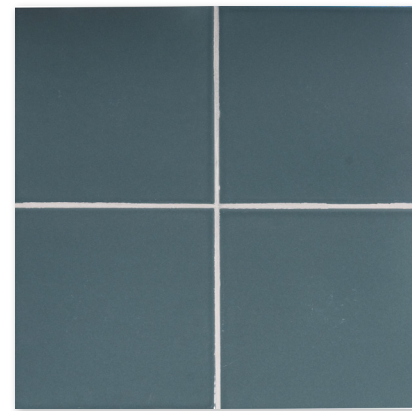

XSP90028 desmond glossy  
azure - pure white  
6"x6"x3/8"  
0.24 sqft/pcs

XSP90014 desmond glossy  
fire engine - snow white  
6"x6"x3/8"  
0.24 sqft/pcs

XSP90011 clara b glossy  
anenome - snow white  
6"x6"x3/8"  
0.24 sqft/pcs

XSP90017 serendipity glossy  
iris - pure white  
6"x6"x3/8"  
0.24 sqft/pcs

XSP90023 serendipity glossy  
pure white - iris  
6"x6"x3/8"  
0.24 sqft/pcs

XSP90022 serendipity glossy  
pure white - ocean  
6"x6"x3/8"  
0.24 sqft/pcs

XSP90016 serendipity glossy  
ocean - pure white  
6"x6"x3/8"  
0.24 sqft/pcs

XSP90002 ocean glossy  
6"x6"x3/8"  
0.24 sqft/pcs

XSP90004 forest glossy  
6"x6"x3/8"  
0.24 sqft/pcs

XSP90001 iris glossy  
6"x6"x3/8"  
0.24 sqft/pcs