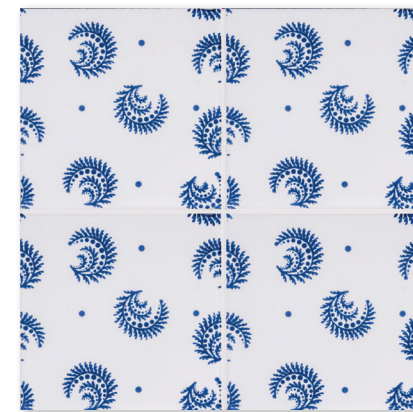

XSP90025 burmese glossy  
ocean - snow white  
6"x6"x3/8"  
0.24 sqft/pcs

XSP90009 cecil stripe glossy  
iris - snow white  
6"x6"x3/8"  
0.24 sqft/pcs

XSP90007 cecil stripe glossy  
grey - snow white  
6"x6"x3/8"  
0.24 sqft/pcs

XSP90006 cecil stripe glossy  
blue - snow white  
6"x6"x3/8"  
0.24 sqft/pcs

chou chou matte grey - snow white

albert glossy iris - pure white

wall tiles

XSP90026 albert glossy  
ocean - snow white  
6"x6"x3/8"  
0.24 sqft/pcs

XSP90018 albert glossy  
iris - pure white  
6"x6"x3/8"  
0.24 sqft/pcs

XSP90024 albert glossy  
forest - pure white  
6"x6"x3/8"  
0.24 sqft/pcs

XSP90027 desmond glossy  
tinta - snow white  
6"x6"x3/8"  
0.24 sqft/pcs

XSP90028 desmond glossy  
azure - pure white  
6"x6"x3/8"  
0.24 sqft/pcs

XSP90014 desmond glossy  
fire engine - snow white  
6"x6"x3/8"  
0.24 sqft/pcs

XSP90011 clara b glossy  
anenome - snow white  
6"x6"x3/8"  
0.24 sqft/pcs