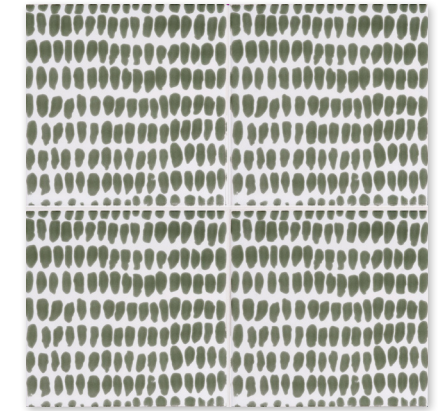

XSP90025 burmese glossy  
ocean - snow white  
6"x6"x3/8"  
0.24 sqft/pcs

XSP90009 cecil stripe glossy  
iris - snow white  
6"x6"x3/8"  
0.24 sqft/pcs

XSP90007 cecil stripe glossy  
grey - snow white  
6"x6"x3/8"  
0.24 sqft/pcs

XSP90006 cecil stripe glossy  
blue - snow white  
6"x6"x3/8"  
0.24 sqft/pcs

chou chou matte grey - snow white

albert glossy iris - pure white

wall tiles

XSP90026 albert glossy  
ocean - snow white  
6"x6"x3/8"  
0.24 sqft/pcs

XSP90018 albert glossy  
iris - pure white  
6"x6"x3/8"  
0.24 sqft/pcs

XSP90024 albert glossy  
forest - pure white  
6"x6"x3/8"  
0.24 sqft/pcs

XSP90027 desmond glossy  
tinta - snow white  
6"x6"x3/8"  
0.24 sqft/pcs

XSP90028 desmond glossy  
azure - pure white  
6"x6"x3/8"  
0.24 sqft/pcs

XSP90014 desmond glossy  
fire engine - snow white  
6"x6"x3/8"  
0.24 sqft/pcs

XSP90011 clara b glossy  
anenome - snow white  
6"x6"x3/8"  
0.24 sqft/pcs