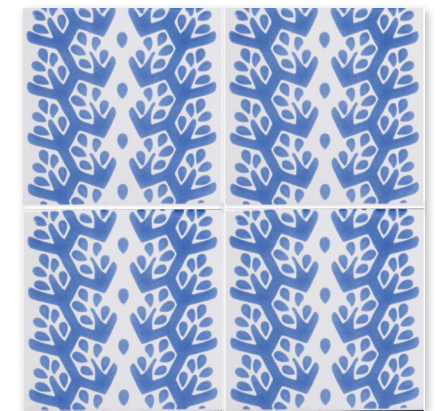

sister parish  
ceramic collection

MARBLE SYSTEMS

wall tiles

XSP90008 chou chou matte  
grey - snow white  
6"x6"x3/8"  
0.24 sqft/pcs

XSP90019 chou chou matte  
iris - pure white  
6"x6"x3/8"  
0.24 sqft/pcs

XSP90021 chou chou matte  
fire engine ground - pure white  
6"x6"x3/8"  
0.24 sqft/pcs

XSP90015 burmese glossy  
fire engine - snow white  
6"x6"x3/8"  
0.24 sqft/pcs

XSP90010 burmese glossy  
iris - snow white  
6"x6"x3/8"  
0.24 sqft/pcs

XSP90025 burmese glossy  
ocean - snow white  
6"x6"x3/8"  
0.24 sqft/pcs

XSP90009 cecil stripe glossy  
iris - snow white  
6"x6"x3/8"  
0.24 sqft/pcs

XSP90007 cecil stripe glossy  
grey - snow white  
6"x6"x3/8"  
0.24 sqft/pcs

XSP90006 cecil stripe glossy  
blue - snow white  
6"x6"x3/8"  
0.24 sqft/pcs

chou chou matte grey - snow white

albert glossy iris - pure white

wall tiles

XSP90026 albert glossy  
ocean - snow white  
6"x6"x3/8"  
0.24 sqft/pcs