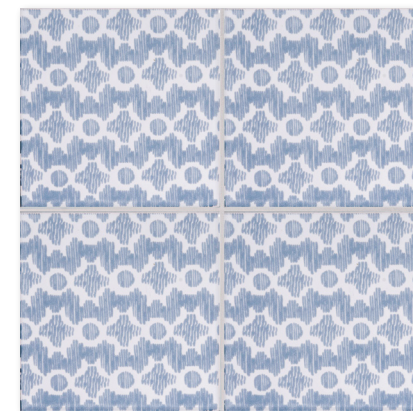

XSP90025 burmese glossy  
ocean - snow white  
6"x6"x3/8"  
0.24 sqft/pcs

XSP90009 cecil stripe glossy  
iris - snow white  
6"x6"x3/8"  
0.24 sqft/pcs

XSP90007 cecil stripe glossy  
grey - snow white  
6"x6"x3/8"  
0.24 sqft/pcs

XSP90006 cecil stripe glossy  
blue - snow white  
6"x6"x3/8"  
0.24 sqft/pcs

chou chou matte grey - snow white

albert glossy iris - pure white

wall tiles

XSP90026 albert glossy  
ocean - snow white  
6"x6"x3/8"  
0.24 sqft/pcs

XSP90018 albert glossy  
iris - pure white  
6"x6"x3/8"  
0.24 sqft/pcs

XSP90024 albert glossy  
forest - pure white  
6"x6"x3/8"  
0.24 sqft/pcs

XSP90027 desmond glossy  
tinta - snow white  
6"x6"x3/8"  
0.24 sqft/pcs

XSP90028 desmond glossy  
azure - pure white  
6"x6"x3/8"  
0.24 sqft/pcs

XSP90014 desmond glossy  
fire engine - snow white  
6"x6"x3/8"  
0.24 sqft/pcs

XSP90011 clara b glossy  
anenome - snow white  
6"x6"x3/8"  
0.24 sqft/pcs