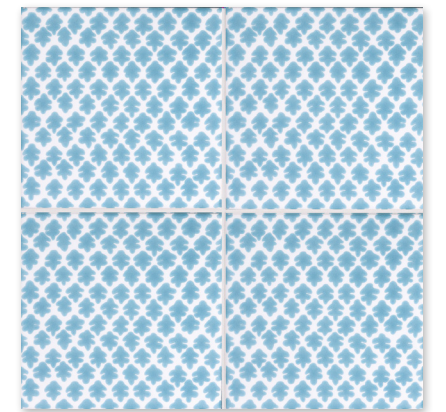

sister parish  
ceramic collection

MARBLE SYSTEMS

wall tiles

XSP90008 chou chou matte  
grey - snow white  
6"x6"x3/8"  
0.24 sqft/pcs

XSP90019 chou chou matte  
iris - pure white  
6"x6"x3/8"  
0.24 sqft/pcs

XSP90021 chou chou matte  
fire engine ground - pure white  
6"x6"x3/8"  
0.24 sqft/pcs

XSP90015 burmese glossy  
fire engine - snow white  
6"x6"x3/8"  
0.24 sqft/pcs

XSP90010 burmese glossy  
iris - snow white  
6"x6"x3/8"  
0.24 sqft/pcs

XSP90025 burmese glossy  
ocean - snow white  
6"x6"x3/8"  
0.24 sqft/pcs

XSP90009 cecil stripe glossy  
iris - snow white  
6"x6"x3/8"  
0.24 sqft/pcs

XSP90007 cecil stripe glossy  
grey - snow white  
6"x6"x3/8"  
0.24 sqft/pcs

XSP90006 cecil stripe glossy  
blue - snow white  
6"x6"x3/8"  
0.24 sqft/pcs

chou chou matte grey - snow white

albert glossy iris - pure white

wall tiles

XSP90026 albert glossy  
ocean - snow white  
6"x6"x3/8"  
0.24 sqft/pcs