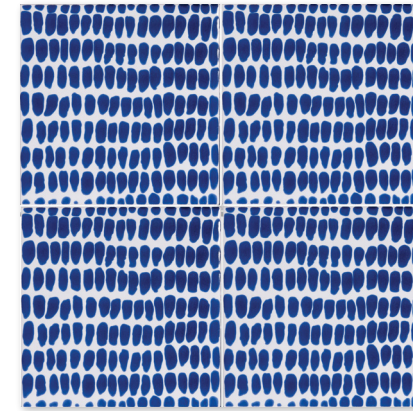

XSP90025 burmese glossy  
ocean - snow white  
6"x6"x3/8"  
0.24 sqft/pcs

XSP90009 cecil stripe glossy  
iris - snow white  
6"x6"x3/8"  
0.24 sqft/pcs

XSP90007 cecil stripe glossy  
grey - snow white  
6"x6"x3/8"  
0.24 sqft/pcs

XSP90006 cecil stripe glossy  
blue - snow white  
6"x6"x3/8"  
0.24 sqft/pcs

chou chou matte grey - snow white

albert glossy iris - pure white

wall tiles

XSP90026 albert glossy  
ocean - snow white  
6"x6"x3/8"  
0.24 sqft/pcs

XSP90018 albert glossy  
iris - pure white  
6"x6"x3/8"  
0.24 sqft/pcs

XSP90024 albert glossy  
forest - pure white  
6"x6"x3/8"  
0.24 sqft/pcs

XSP90027 desmond glossy  
tinta - snow white  
6"x6"x3/8"  
0.24 sqft/pcs

XSP90028 desmond glossy  
azure - pure white  
6"x6"x3/8"  
0.24 sqft/pcs

XSP90014 desmond glossy  
fire engine - snow white  
6"x6"x3/8"  
0.24 sqft/pcs

XSP90011 clara b glossy  
anenome - snow white  
6"x6"x3/8"  
0.24 sqft/pcs