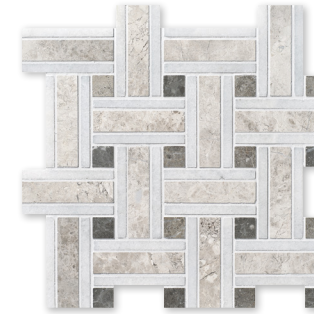

MS01178
silver shadow honed
lattice mosaic
12"x12"x3/8" sheets
1.00 sqft/pcs