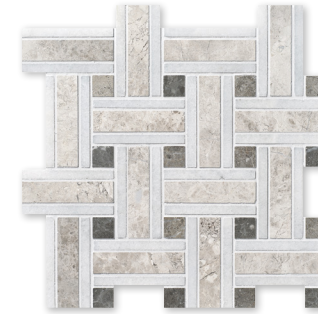

MS01178
silver shadow honed
lattice mosaic
12"x12"x3/8" sheets
1.00 sqft/pcs