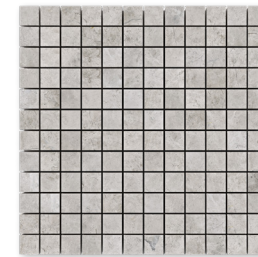

MS01175
silver shadow honed
staggered mosaic 1 1/4"x6"
12"x12"x3/8" sheets
1.00 sqft/pcs

MS02302
silver shadow honed
herringbone 1x2
12 1/8"x13 3/8"x3/8" sheets
1.00 sqft/pcs

MS02308
silver shadow honed
herringbone 5/8"x3"
12"x12"x3/8" sheets
1.00 sqft/pcs

MS02294
silver shadow honed
hexagon 1"
11 5/8"x12"x3/8"
1.00 sqft/pcs

MS00756
silver shadow honed
hexagon 2"
10 3/8"x12"x3/8"
0.86 sqft/pcs

MS00809
silver shadow honed
1"x1"
12"x12"x3/8" sheets
1.00 sqft/pcs