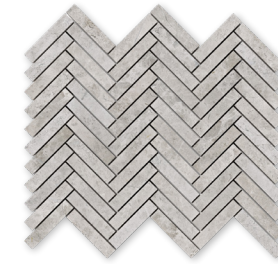

mosaics

MS01176
silver shadow honed
random cubes
12"x12"x3/8" sheets
1.00 sqft/pcs

MS01178
silver shadow honed
lattice mosaic
12"x12"x3/8" sheets
1.00 sqft/pcs

MS01177
silver shadow honed
staggered mosaic 5/8"x3"
12"x12"x3/8" sheets
1.00 sqft/pcs

MS01175
silver shadow honed
staggered mosaic 1 1/4"x6"
12"x12"x3/8" sheets
1.00 sqft/pcs

MS02302
silver shadow honed
herringbone 1x2
12 1/8"x13 3/8"x3/8" sheets
1.00 sqft/pcs

MS02308
silver shadow honed
herringbone 5/8"x3"
12"x12"x3/8" sheets
1.00 sqft/pcs