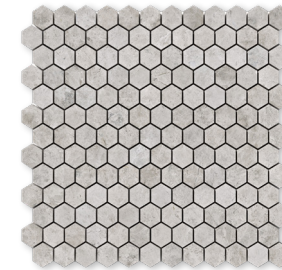

mosaics

MS01176
silver shadow honed
random cubes
12"x12"x3/8" sheets
1.00 sqft/pcs

MS01178
silver shadow honed
lattice mosaic
12"x12"x3/8" sheets
1.00 sqft/pcs

MS01177
silver shadow honed
staggered mosaic 5/8"x3"
12"x12"x3/8" sheets
1.00 sqft/pcs

MS01175
silver shadow honed
staggered mosaic 1 1/4"x6"
12"x12"x3/8" sheets
1.00 sqft/pcs

MS02302
silver shadow honed
herringbone 1x2
12 1/8"x13 3/8"x3/8" sheets
1.00 sqft/pcs

MS02308
silver shadow honed
herringbone 5/8"x3"
12"x12"x3/8" sheets
1.00 sqft/pcs