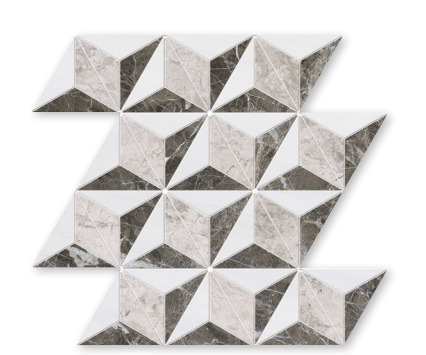

MS01783
snow white&silver clouds&arctic gray
polished diamond 3D
15 3/8"x13 3/4"x3/8" sheets
1.12 sqft/pcs