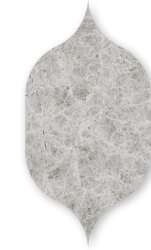

The stone's subtle blending of silver and white tones with highlights of gold makes it an ideal choice for floors, walls, counters and backsplashes.

The Silver Clouds Marble Tile Collection is suitable for horizontal and vertical applications in commercial and residential properties.

dimensions decorative components

NW00022
silver clouds polished
hexagon tile
5"x5 25/32"x3/8"
0.15 sqft/pcs

NW90634 *(S.O.)
silver clouds polished
arabesquette tile
6"x8 1/4"x3/8"
0.115 sqft/pcs

NW90234 *(S.O.)
silver clouds polished
san felipe tile
8"x9 3/4"x3/8"
0.38 sqft/pcs

NW90386 *(S.O.)
silver clouds polished
gothic arabesque tile
4 7/8"x8 13/16"x3/8"
0.18 sqft/pcs

NW90462 *(S.O.)
silver clouds polished
large picket tile
6"x12"x3/8"
0.38 sqft/pcs

NW90710 *(S.O.)
silver clouds polished
chevron
13"x10"x3/8" sheets
0.90 sqft/pcs

*(S.O.) : Special Order. Lead times may vary 3-5 weeks depending on product.

slabs

SL10796 slab 3/4"
SL10829 slab 1 1/4"

moldings

ML00524
silver clouds polished
andorra molding
2"x12"x1"

ML00526
silver clouds polished
pencil liner molding
1/2"x12"x11/16"