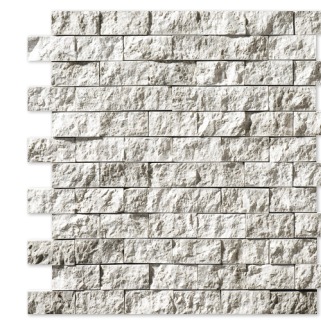

MS01061
silver shadow rock face
1"x2"
12 5/8"x12 5/8" sheets
1.00 sqft/pcs