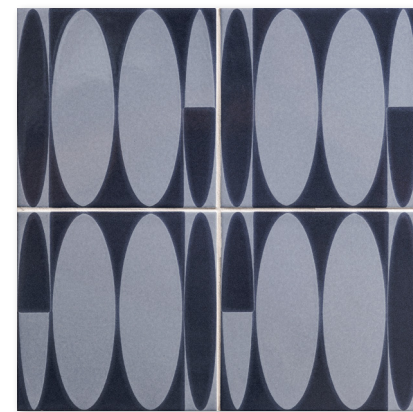

seaside tile  
ceramic collection

**MARBLE SYSTEMS**

gidget boards surfs up glossy ceramic

wall tiles

TL80434 soft sea blue fishnet galore  
glossy ceramic  
6"x6"x3/8"  
0.24 sqft/pcs

TL80435 neutral weave fishnet galore  
glossy ceramic  
6"x6"x3/8"  
0.24 sqft/pcs

TL80436 slate grey layered coral  
glossy ceramic  
6"x6"x3/8"  
0.24 sqft/pcs

TL80437 sea foam layered coral  
glossy ceramic  
6"x6"x3/8"  
0.24 sqft/pcs

TL80438 ocean weave nautilus cluster  
glossy ceramic  
6"x6"x3/8"  
0.24 sqft/pcs

TL80439 neutral swirl nautilus cluster  
glossy ceramic  
6"x6"x3/8"  
0.24 sqft/pcs

TL80440 coral mist surfs up  
glossy ceramic  
6"x6"x3/8"  
0.24 sqft/pcs

TL80441 foggy days surfs up  
glossy ceramic  
6"x6"x3/8"  
0.24 sqft/pcs

ML80034  
royal white glossy finish trim  
1"x6"x3/4"

ML80026  
royal white glossy ogee trim  
2"x6"x3/4"

ML80018  
royal white glossy base trim  
4 3/16"x6"x3/4"

V2 = SLIGHT VARIATION:  
Clearly distinguishable  
differences in texture and/or  
pattern within similar colors.