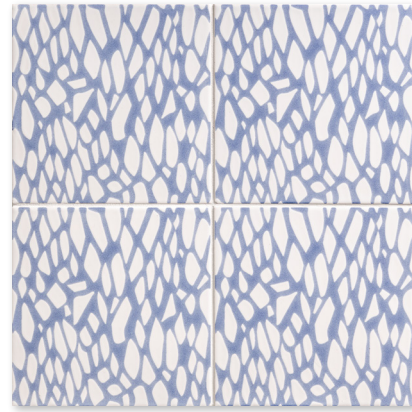

seaside tile  
ceramic collection

**MARBLE SYSTEMS**

gidget boards surfs up glossy ceramic

wall tiles

TL80434 soft sea blue fishnet galore  
glossy ceramic  
6"x6"x3/8"  
0.24 sqft/pcs

TL80435 neutral weave fishnet galore  
glossy ceramic  
6"x6"x3/8"  
0.24 sqft/pcs

TL80436 slate grey layered coral  
glossy ceramic  
6"x6"x3/8"  
0.24 sqft/pcs

TL80437 sea foam layered coral  
glossy ceramic  
6"x6"x3/8"  
0.24 sqft/pcs

TL80438 ocean weave nautilus cluster  
glossy ceramic  
6"x6"x3/8"  
0.24 sqft/pcs

TL80439 neutral swirl nautilus cluster  
glossy ceramic  
6"x6"x3/8"  
0.24 sqft/pcs

TL80440 coral mist surfs up  
glossy ceramic  
6"x6"x3/8"  
0.24 sqft/pcs

TL80441 foggy days surfs up  
glossy ceramic  
6"x6"x3/8"  
0.24 sqft/pcs

ML80034  
royal white glossy finish trim  
1"x6"x3/4"

ML80026  
royal white glossy ogee trim  
2"x6"x3/4"

ML80018  
royal white glossy base trim  
4 3/16"x6"x3/4"

V2 = SLIGHT VARIATION:  
Clearly distinguishable  
differences in texture and/or  
pattern within similar colors.