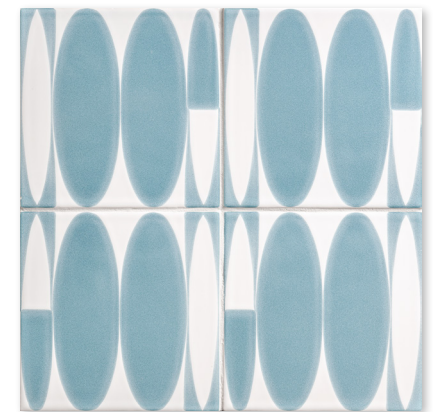

seaside tile  
ceramic collection

**MARBLE SYSTEMS**

gidget boards surfs up glossy ceramic

wall tiles

TL80434 soft sea blue fishnet galore  
glossy ceramic  
6"x6"x3/8"  
0.24 sqft/pcs

TL80435 neutral weave fishnet galore  
glossy ceramic  
6"x6"x3/8"  
0.24 sqft/pcs

TL80436 slate grey layered coral  
glossy ceramic  
6"x6"x3/8"  
0.24 sqft/pcs

TL80437 sea foam layered coral  
glossy ceramic  
6"x6"x3/8"  
0.24 sqft/pcs

TL80438 ocean weave nautilus cluster  
glossy ceramic  
6"x6"x3/8"  
0.24 sqft/pcs

TL80439 neutral swirl nautilus cluster  
glossy ceramic  
6"x6"x3/8"  
0.24 sqft/pcs

TL80440 coral mist surfs up  
glossy ceramic  
6"x6"x3/8"  
0.24 sqft/pcs

TL80441 foggy days surfs up  
glossy ceramic  
6"x6"x3/8"  
0.24 sqft/pcs

TL80442 gidget boards surfs up  
glossy ceramic  
6"x6"x3/8"  
0.24 sqft/pcs

sea foam layered coral glossy

wall tiles

TL80452 seaside field tile  
glossy ceramic  
6"x6"x3/8"  
0.24 sqft/pcs

molding (compatible moldings from miradouro collection)