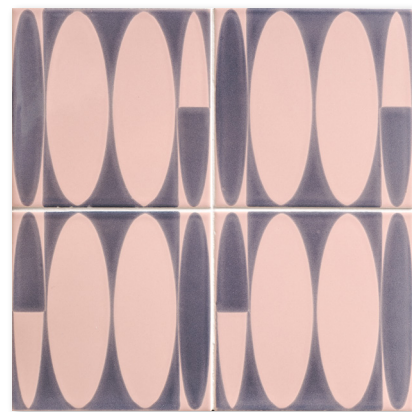

seaside tile  
ceramic collection

**MARBLE SYSTEMS**

gidget boards surfs up glossy ceramic

wall tiles

TL80434 soft sea blue fishnet galore  
glossy ceramic  
6"x6"x3/8"  
0.24 sqft/pcs

TL80435 neutral weave fishnet galore  
glossy ceramic  
6"x6"x3/8"  
0.24 sqft/pcs

TL80436 slate grey layered coral  
glossy ceramic  
6"x6"x3/8"  
0.24 sqft/pcs

TL80437 sea foam layered coral  
glossy ceramic  
6"x6"x3/8"  
0.24 sqft/pcs

TL80438 ocean weave nautilus cluster  
glossy ceramic  
6"x6"x3/8"  
0.24 sqft/pcs

TL80439 neutral swirl nautilus cluster  
glossy ceramic  
6"x6"x3/8"  
0.24 sqft/pcs

TL80440 coral mist surfs up  
glossy ceramic  
6"x6"x3/8"  
0.24 sqft/pcs

TL80441 foggy days surfs up  
glossy ceramic  
6"x6"x3/8"  
0.24 sqft/pcs

ML80034  
royal white glossy finish trim  
1"x6"x3/4"

ML80026  
royal white glossy ogee trim  
2"x6"x3/4"

ML80018  
royal white glossy base trim  
4 3/16"x6"x3/4"

V2 = SLIGHT VARIATION:  
Clearly distinguishable  
differences in texture and/or  
pattern within similar colors.