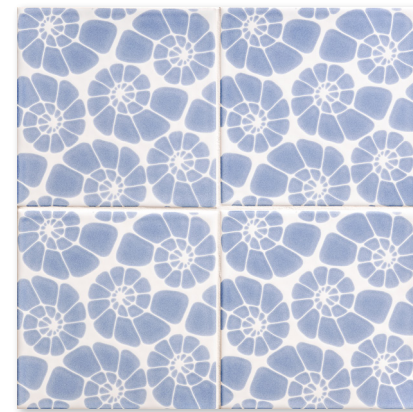

seaside tile  
ceramic collection

**MARBLE SYSTEMS**

gidget boards surfs up glossy ceramic

wall tiles

TL80434 soft sea blue fishnet galore  
glossy ceramic  
6"x6"x3/8"  
0.24 sqft/pcs

TL80435 neutral weave fishnet galore  
glossy ceramic  
6"x6"x3/8"  
0.24 sqft/pcs

TL80436 slate grey layered coral  
glossy ceramic  
6"x6"x3/8"  
0.24 sqft/pcs

TL80437 sea foam layered coral  
glossy ceramic  
6"x6"x3/8"  
0.24 sqft/pcs

TL80438 ocean weave nautilus cluster  
glossy ceramic  
6"x6"x3/8"  
0.24 sqft/pcs

TL80439 neutral swirl nautilus cluster  
glossy ceramic  
6"x6"x3/8"  
0.24 sqft/pcs

TL80440 coral mist surfs up  
glossy ceramic  
6"x6"x3/8"  
0.24 sqft/pcs

TL80441 foggy days surfs up  
glossy ceramic  
6"x6"x3/8"  
0.24 sqft/pcs

ML80034  
royal white glossy finish trim  
1"x6"x3/4"

ML80026  
royal white glossy ogee trim  
2"x6"x3/4"

ML80018  
royal white glossy base trim  
4 3/16"x6"x3/4"

V2 = SLIGHT VARIATION:  
Clearly distinguishable  
differences in texture and/or  
pattern within similar colors.