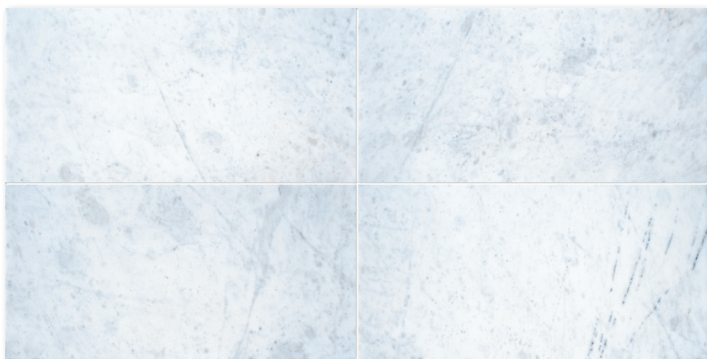

opal white
marble collection

MARBLE SYSTEMS

floor / wall tiles

opal white marble

available sizes / in stock

TL18825 12"x24"x3/8" polished

TL18826 24"x24"x5/8" polished *(S.O.)

TL19324 24"x24"x5/8" honed *(S.O.)

*(S.O.) : Special Order. Lead times may vary 8-10 weeks depending on product.

V2 = SLIGHT VARIATION:
Clearly distinguishable differences in
texture and/or pattern within similar
colors.

MARBLE SYSTEMS

www.marblesystems.com