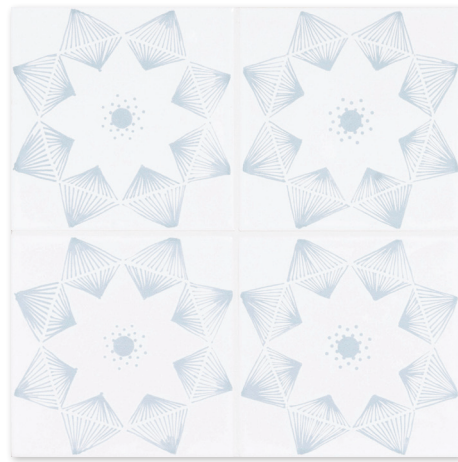

Our new Novelty Classic Ceramic Tile Collection of glossy ceramic wall tiles is perfect for creating the richness of a layered interior with a modern twist. Beautifully edited down to a sleek, chic capsule collection by their designer, noted American tile artist Anamarie Kis and manufactured exclusively by Country Floors, there are three patterns, each in three colorways, ready to create a lasting impression in any room. There's Leaf, sinuous gingko leaf shapes woven into a seamless lattice, Twisted, a revelatory spiral flourish connected by a swish and a wave that somehow add up to something almost geometric and finally Diamonds, a whimsically interpretive update of antique quilting patterns in which a cluster of diamond shapes can conjure wheels, blossoms or starbursts.

TL80371
black diamonds glossy
6"x6"x3/8"
in stock

Blue Twisted Glossy

Wall Tiles

TL80387
gray leaf glossy
6"x6"x3/8"
in stock

TL80388
grey diamonds glossy
6"x6"x3/8"
in stock

TL80453
novelty classic field tile
6"x6"x3/8" glazed & glossy ceramic tile
in stock