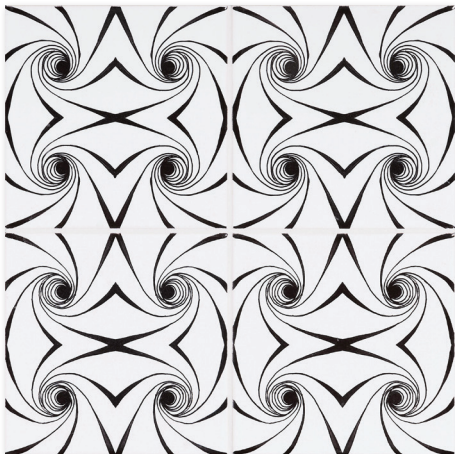

Wall Tiles

TL80369
blue leaf glossy
6"x6"x3/8"
in stock

TL80375
black leaf glossy
6"x6"x3/8"
in stock

TL80377
blue twisted glossy
6"x6"x3/8"
in stock

TL80389
black twisted glossy
6"x6"x3/8"
in stock

TL80376
blue diamonds glossy
6"x6"x3/8"
in stock

TL80371
black diamonds glossy
6"x6"x3/8"
in stock

Blue Twisted Glossy

Wall Tiles

TL80387
gray leaf glossy
6"x6"x3/8"
in stock

TL80388
grey diamonds glossy
6"x6"x3/8"
in stock

TL80453
novelty classic field tile
6"x6"x3/8" glazed & glossy ceramic tile
in stock