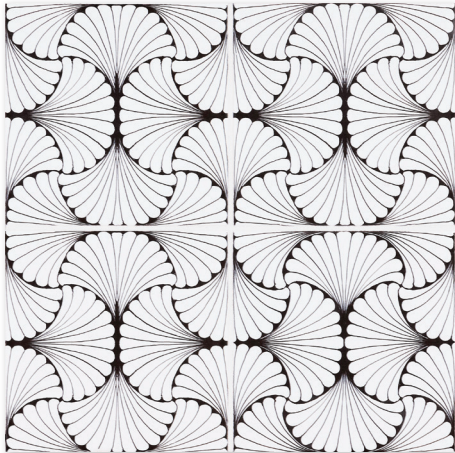

Our new Novelty Classic Ceramic Tile Collection of glossy ceramic wall tiles is perfect for creating the richness of a layered interior with a modern twist. Beautifully edited down to a sleek, chic capsule collection by their designer, noted American tile artist Anamarie Kis and manufactured exclusively by Country Floors, there are three patterns, each in three colorways, ready to create a lasting impression in any room. There's Leaf, sinuous gingko leaf shapes woven into a seamless lattice, Twisted, a revelatory spiral flourish connected by a swish and a wave that somehow add up to something almost geometric and finally Diamonds, a whimsically interpretive update of antique quilting patterns in which a cluster of diamond shapes can conjure wheels, blossoms or starbursts.

Wall Tiles

TL80369
blue leaf glossy
6"x6"x3/8"
in stock

TL80375
black leaf glossy
6"x6"x3/8"
in stock

TL80377
blue twisted glossy
6"x6"x3/8"
in stock

TL80389
black twisted glossy
6"x6"x3/8"
in stock

TL80376
blue diamonds glossy
6"x6"x3/8"
in stock