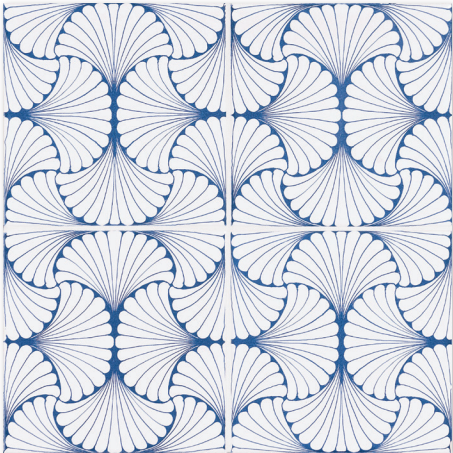

Wall Tiles

TL80369
blue leaf glossy
6"x6"x3/8"
in stock