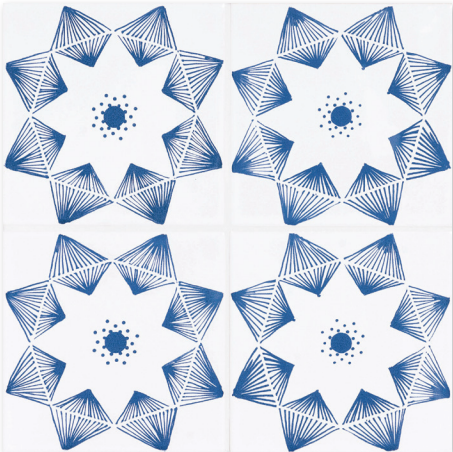

Wall Tiles

TL80369
blue leaf glossy
6"x6"x3/8"
in stock

TL80375
black leaf glossy
6"x6"x3/8"
in stock

TL80377
blue twisted glossy
6"x6"x3/8"
in stock

TL80389
black twisted glossy
6"x6"x3/8"
in stock

TL80376
blue diamonds glossy
6"x6"x3/8"
in stock

TL80371
black diamonds glossy
6"x6"x3/8"
in stock

Blue Twisted Glossy

Wall Tiles

TL80387
gray leaf glossy
6"x6"x3/8"
in stock

TL80388
grey diamonds glossy
6"x6"x3/8"
in stock

TL80453
novelty classic field tile
6"x6"x3/8" glazed & glossy ceramic tile
in stock