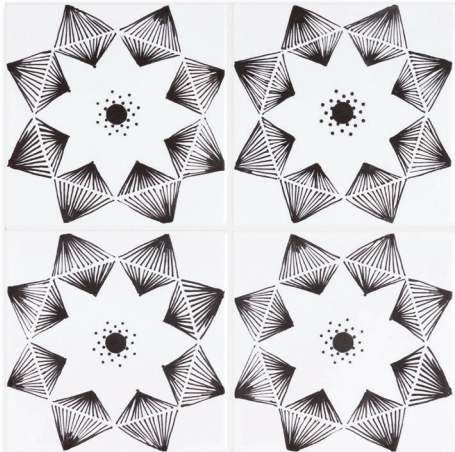

Our new Novelty Classic Ceramic Tile Collection of glossy ceramic wall tiles is perfect for creating the richness of a layered interior with a modern twist. Beautifully edited down to a sleek, chic capsule collection by their designer, noted American tile artist Anamarie Kis and manufactured exclusively by Country Floors, there are three patterns, each in three colorways, ready to create a lasting impression in any room. There's Leaf, sinuous gingko leaf shapes woven into a seamless lattice, Twisted, a revelatory spiral flourish connected by a swish and a wave that somehow add up to something almost geometric and finally Diamonds, a whimsically interpretive update of antique quilting patterns in which a cluster of diamond shapes can conjure wheels, blossoms or starbursts.

Wall Tiles

TL80369
blue leaf glossy
6"x6"x3/8"
in stock

TL80375
black leaf glossy
6"x6"x3/8"
in stock

TL80377
blue twisted glossy
6"x6"x3/8"
in stock

TL80389
black twisted glossy
6"x6"x3/8"
in stock

TL80376
blue diamonds glossy
6"x6"x3/8"
in stock

TL80371
black diamonds glossy
6"x6"x3/8"
in stock

Blue Twisted Glossy

Wall Tiles

TL80387
gray leaf glossy
6"x6"x3/8"
in stock

TL80388
grey diamonds glossy
6"x6"x3/8"
in stock

TL80453
novelty classic field tile
6"x6"x3/8" glazed & glossy ceramic tile
in stock