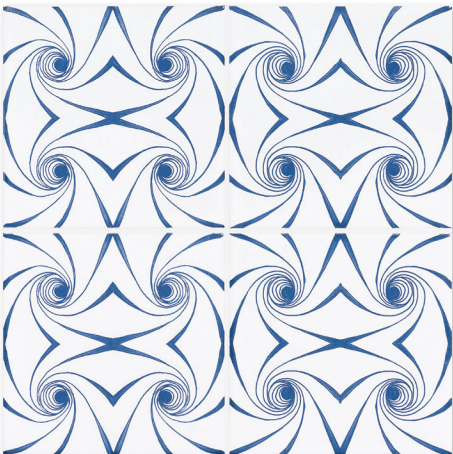

Wall Tiles

TL80369
blue leaf glossy
6"x6"x3/8"
in stock

TL80375
black leaf glossy
6"x6"x3/8"
in stock

TL80377
blue twisted glossy
6"x6"x3/8"
in stock

TL80389
black twisted glossy
6"x6"x3/8"
in stock

TL80376
blue diamonds glossy
6"x6"x3/8"
in stock