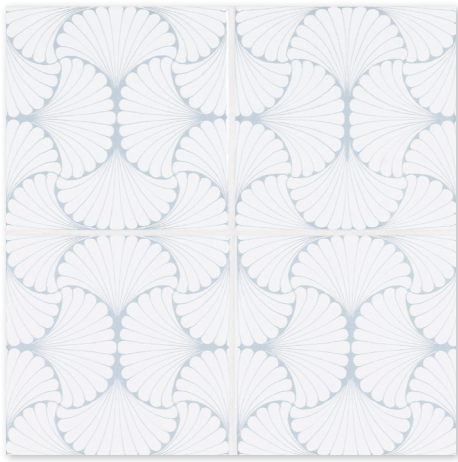

Our new Novelty Classic Ceramic Tile Collection of glossy ceramic wall tiles is perfect for creating the richness of a layered interior with a modern twist. Beautifully edited down to a sleek, chic capsule collection by their designer, noted American tile artist Anamarie Kis and manufactured exclusively by Country Floors, there are three patterns, each in three colorways, ready to create a lasting impression in any room. There's Leaf, sinuous gingko leaf shapes woven into a seamless lattice, Twisted, a revelatory spiral flourish connected by a swish and a wave that somehow add up to something almost geometric and finally Diamonds, a whimsically interpretive update of antique quilting patterns in which a cluster of diamond shapes can conjure wheels, blossoms or starbursts.

Wall Tiles

TL80369
blue leaf glossy
6"x6"x3/8"
in stock

TL80375
black leaf glossy
6"x6"x3/8"
in stock

TL80377
blue twisted glossy
6"x6"x3/8"
in stock

TL80389
black twisted glossy
6"x6"x3/8"
in stock

TL80376
blue diamonds glossy
6"x6"x3/8"
in stock

TL80371
black diamonds glossy
6"x6"x3/8"
in stock

Blue Twisted Glossy

Wall Tiles

TL80387
gray leaf glossy
6"x6"x3/8"
in stock

TL80388
grey diamonds glossy
6"x6"x3/8"
in stock

TL80453
novelty classic field tile
6"x6"x3/8" glazed & glossy ceramic tile
in stock

TL80390
grey twisted glossy
6"x6"x3/8"
in stock

Moldings (compatible moldings from status royal white)

ML80034
royal white glossy finish trim
1"x6"x3/4"
in stock

ML80026
royal white glossy ogee trim
2"x6"x3/4"
in stock