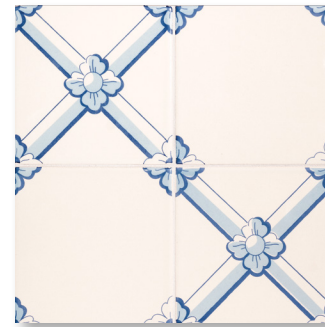

miradouro classic
ceramic collection

MARBLE SYSTEMS

Decorative Wall Tiles

WLV20291
122 kaleidoscope blue
glazed ceramic
6"x6"x3/8"
in stock

WLV20540
kaleidoscope multi color
glazed ceramic
6"x6"x3/8"
in stock

WLV20302
198 camelias blue
glazed ceramic
6"x6"x3/8"
in stock

WLV20315
249 gelosia blue
glazed ceramic
6"x6"x3/8"
in stock

WLV20313
238B garden flowers blue
glazed ceramic
6"x6"x3/8"
in stock

WLV20502
casal blue
glazed ceramic
6"x6"x3/8"
in stock