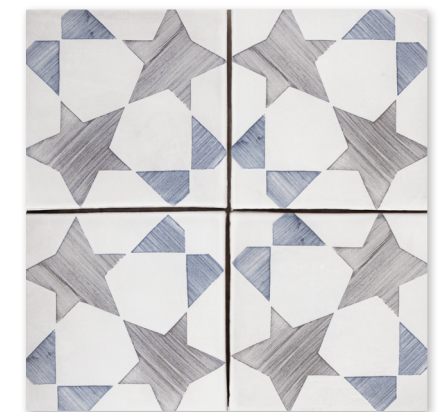

leitmotif
terracotta collection

MARBLE SYSTEMS

wall tiles

TL80648 link refrain matte terra cotta
6"x6"x3/8"
0.25 sqft / pcs
in stock

TL80649 willow whirl matte terra cotta
6"x6"x3/8"
0.25 sqft / pcs
in stock

TL80650 symphony matte terra cotta
6"x6"x3/8"
0.25 sqft / pcs
in stock

TL80651 jaunty leaves matte terra cotta
6"x6"x3/8"
0.25 sqft / pcs
in stock

TL80652 tudor flourish matte terra cotta
6"x6"x3/8"
0.25 sqft / pcs
in stock