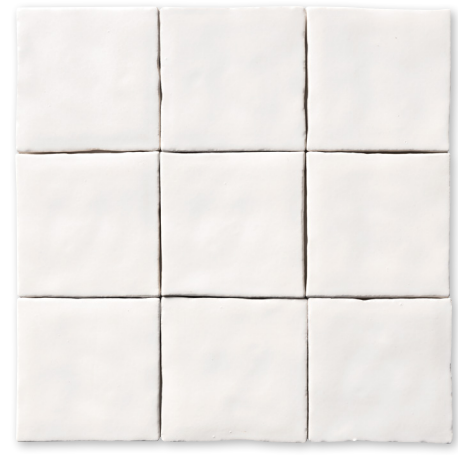

kasbah
ceramic tile collection

MARBLE SYSTEMS

brooklyn glossy

decorative wall tiles

TL80547 royal white glossy ceramic
4"x4"x3/8"
0.11 sqft/pcs
in stock

TL80548 satin cotton matte ceramic
4"x4"x3/8"
0.11 sqft/pcs
in stock

TL80549 antique gray semi-matte ceramic
4"x4"x3/8"
0.11 sqft/pcs
in stock

TL80550 butter glossy ceramic
4"x4"x3/8"
0.11 sqft/pcs
in stock

TL80551 sand glossy ceramic
4"x4"x3/8"
0.11 sqft/pcs
in stock

TL80552 brooklyn glossy ceramic
4"x4"x3/8"
0.11 sqft/pcs
in stock

moldings (compatible moldings from status collection)

ML80034
royal white glossy finish trim
1"x6"x3/4"
in stock

ML80026
royal white glossy ogee trim
2"x6"x3/4"
in stock

ML80018
royal white glossy base trim
4 3/16"x6"x3/4"
in stock

V2 = SLIGHT VARIATION:
Clearly distinguishable
differences in texture and/or
pattern within similar colors.

Usage

- Residential interior walls
- Commercial interior walls
- Backsplash
- Shower floors / walls