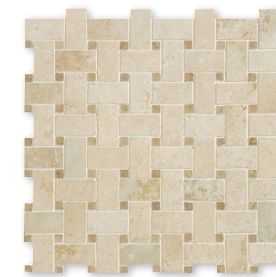

The Ivory Travertine Tile Collection has a wide array of design options in several sizes, shapes, mosaics and decorative trim pieces. It will add a refined touch to any floor, wall, or backsplash in both residential and commercial applications.

ivory antiqued travertine
 TL10417 12"x12"x3/8"
 TL11558 18"x18"x1/2"
 TL12199 versailles pattern 1/2"

ivory tumbled travertine
 TL10065 3"x6"x3/8" TL12112 versaille pattern 1 1/4"
 TL10367 4"x4"x3/8"
 TL10369 6"x6"x3/8"

TL13440
 ivory classic blend pave real travertine
 versailles pattern 1/2"

ivory honed & filled 1"x1" - ivory honed & filled travertine 12"x12"x3/8"

mosaics

MS00708
ivory honed & filled
1"x1"
12"x12"x3/8" sheets
1.00 sqft/pcs

MS00705
ivory & walnut dark honed & filled
basket weave 1"x2"
12"x12"x3/8" sheets
1.00 sqft/pcs

MS00706
ivory honed & filled
hexagon 2"
10 3/8"x12"x3/8" sheets
0.86 sqft/pcs

MS01004
ivory tumbled
1"x1"
12"x12"x3/8" sheets
1.00 sqft/pcs