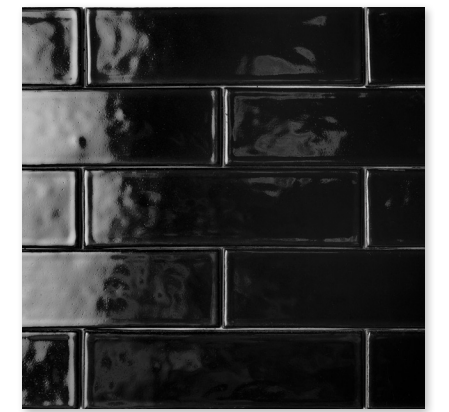

forte brick
terracotta collection

MARBLE SYSTEMS

hickory glossy terra cotta brick

wall tiles

TL80564 royal white glossy terra cotta brick
2 1/4"x7 7/8"x3/8"
0.12 sqft / pcs
in stock

TL80566 sky glossy terra cotta brick
2 1/4"x7 7/8"x3/8"
0.12 sqft / pcs
in stock

TL80563 brooklyn glossy terra cotta brick
2 1/4"x7 7/8"x3/8"
0.12 sqft / pcs
in stock

TL80567 sage glossy terra cotta brick
2 1/4"x7 7/8"x3/8"
0.12 sqft / pcs
in stock

TL80571 aquamarine glossy terra cotta brick
2 1/4"x7 7/8"x3/8"
0.12 sqft / pcs
in stock

TL80569 seaweed glossy terra cotta brick
2 1/4"x7 7/8"x3/8"
0.12 sqft / pcs
in stock

TL80570 hickory glossy terra cotta brick
2 1/4"x7 7/8"x3/8"
0.12 sqft / pcs
in stock

TL80568 gun metal glossy terra cotta brick
2 1/4"x7 7/8"x3/8"
0.12 sqft / pcs
in stock