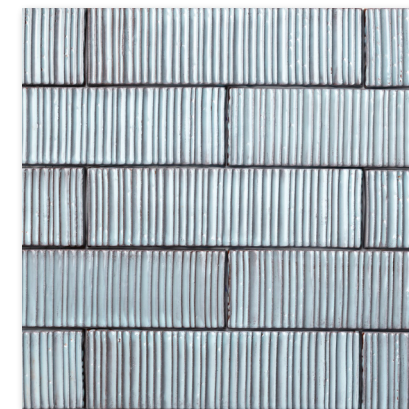

TL80569 seaweed glossy terra cotta brick
2 1/4"x7 7/8"x3/8"
0.12 sqft / pcs
in stock

TL80570 hickory glossy terra cotta brick
2 1/4"x7 7/8"x3/8"
0.12 sqft / pcs
in stock

TL80568 gun metal glossy terra cotta brick
2 1/4"x7 7/8"x3/8"
0.12 sqft / pcs
in stock

TL80565 black glossy terra cotta brick
2 1/4"x7 7/8"x3/8"
0.12 sqft / pcs
in stock

wall tiles

TL80584 sky legato glossy terra cotta brick
2 1/4"x7 7/8"x3/8"
0.12 sqft / pcs
in stock

TL80576 sage staccato glossy terra cotta brick
2 1/4"x7 7/8"x3/8"
0.12 sqft / pcs
in stock

TL80585 sage legato glossy terra cotta brick
2 1/4"x7 7/8"x3/8"
0.12 sqft / pcs
in stock

TL80572 brooklyn staccato glossy terra cotta brick
2 1/4"x7 7/8"x3/8"
0.12 sqft / pcs
in stock

TL80581 brooklyn legato glossy terra cotta brick
2 1/4"x7 7/8"x3/8"
0.12 sqft / pcs
in stock