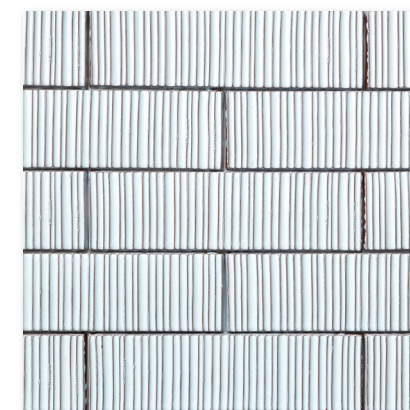

TL80574 black staccato glossy terra cotta brick
2 1/4"x7 7/8"x3/8"
0.12 sqft / pcs
in stock

wall tiles

TL80573 royal white staccato
glossy terra cotta brick
2 1/4"x7 7/8"x3/8"
0.12 sqft / pcs
in stock

TL80582 royal white legato
glossy terra cotta brick
2 1/4"x7 7/8"x3/8"
0.12 sqft / pcs
in stock