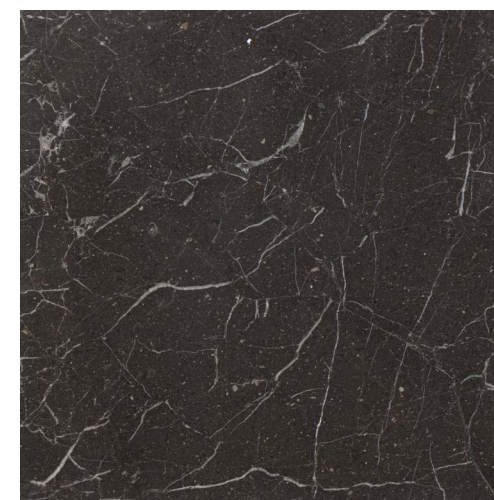

available 18"x18" stone colors (coming soon)

**allure honed marble**  
TL20344 18"x18"x1/2" Micro Bevelled

**glacier honed marble**  
TL20345 18"x18"x1/2" Micro Bevelled

**fantasy white honed marble**  
TL20346 18"x18"x1/2" Micro Bevelled

**iris black honed marble**  
TL20347 18"x18"x1/2" Micro Bevelled

**black honed marble (in stock)**  
TL90748 18"x18"x1/2" Micro Bevelled

**black polished marble (in stock)**  
TL90747 18"x18"x1/2" Micro Bevelled