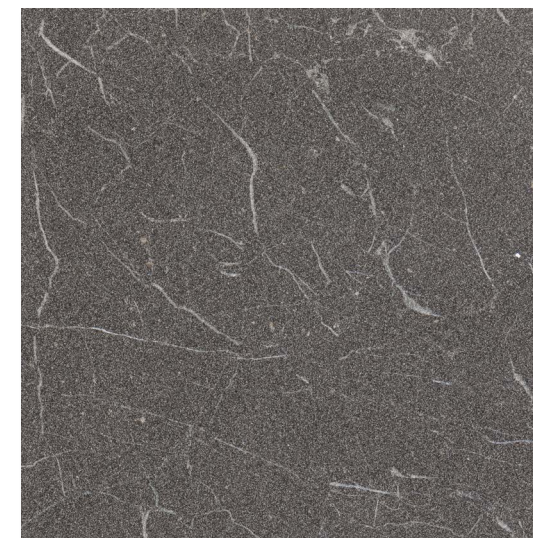

fantasy white & iris black leather 16"x16"x1/2"

available 16"x16" stone colors (coming soon)

allure leather marble  
TL20348 16"x16"x1/2"

avalon leather marble  
TL07275 16"x16"x1/2"

fantasy white leather marble  
TL08499 16"x16"x1/2"