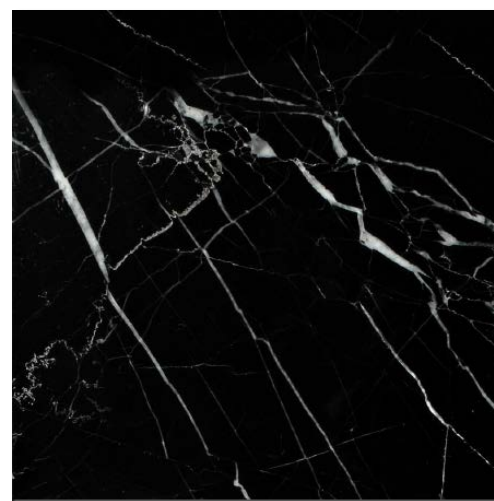

black honed marble (in stock)
TL90748 18"x18"x1/2" Micro Bevelled