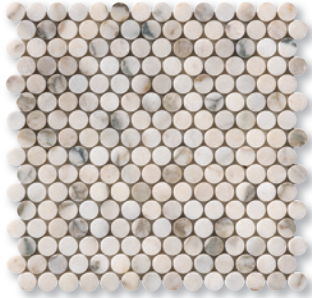

### V3 - Moderate Variation :

While the colors present on a single piece of tile will be indicative of the colors to be expected on the other tiles, the amount of colors on each piece may vary significantly. For example " that little bit of color " on one piece of tile may be the primary color on the next piece.

calacatta green honed marble 12"x24"x3/8"

floor / wall tiles (in stock)

calacatta green honed marble

available sizes

TL20301 3"x12"x3/8"

TL20300 12"x24"x3/8"

trims (in stock)

ML00980 calacatta green honed marble  
flute trim  
6"x24"x3/4"  
1.00 sqft/pcs

ML00993 calacatta green honed marble  
flatrion trim  
1"x12"x3/4"  
0.08 sqft/pcs

calacatta green honed marble - snow white honed marble - black honed marble kent

mosaics (in stock)

MS02230  
calacatta green honed marble  
hexagon nominal size 2" mosaic  
10 3/8"x12"x3/8" sheets  
0.86 sqft/pcs

MS02231  
calacatta green honed marble  
herringbone 5/8"x3" mosaic  
10 7/16"x12 3/8"x3/8" sheets  
0.897 sqft/pcs

MS02234  
calacatta green honed marble  
rhomboid mosaic  
8 3/4"x10 9/16"x3/8" sheets  
0.641 sqft/pcs