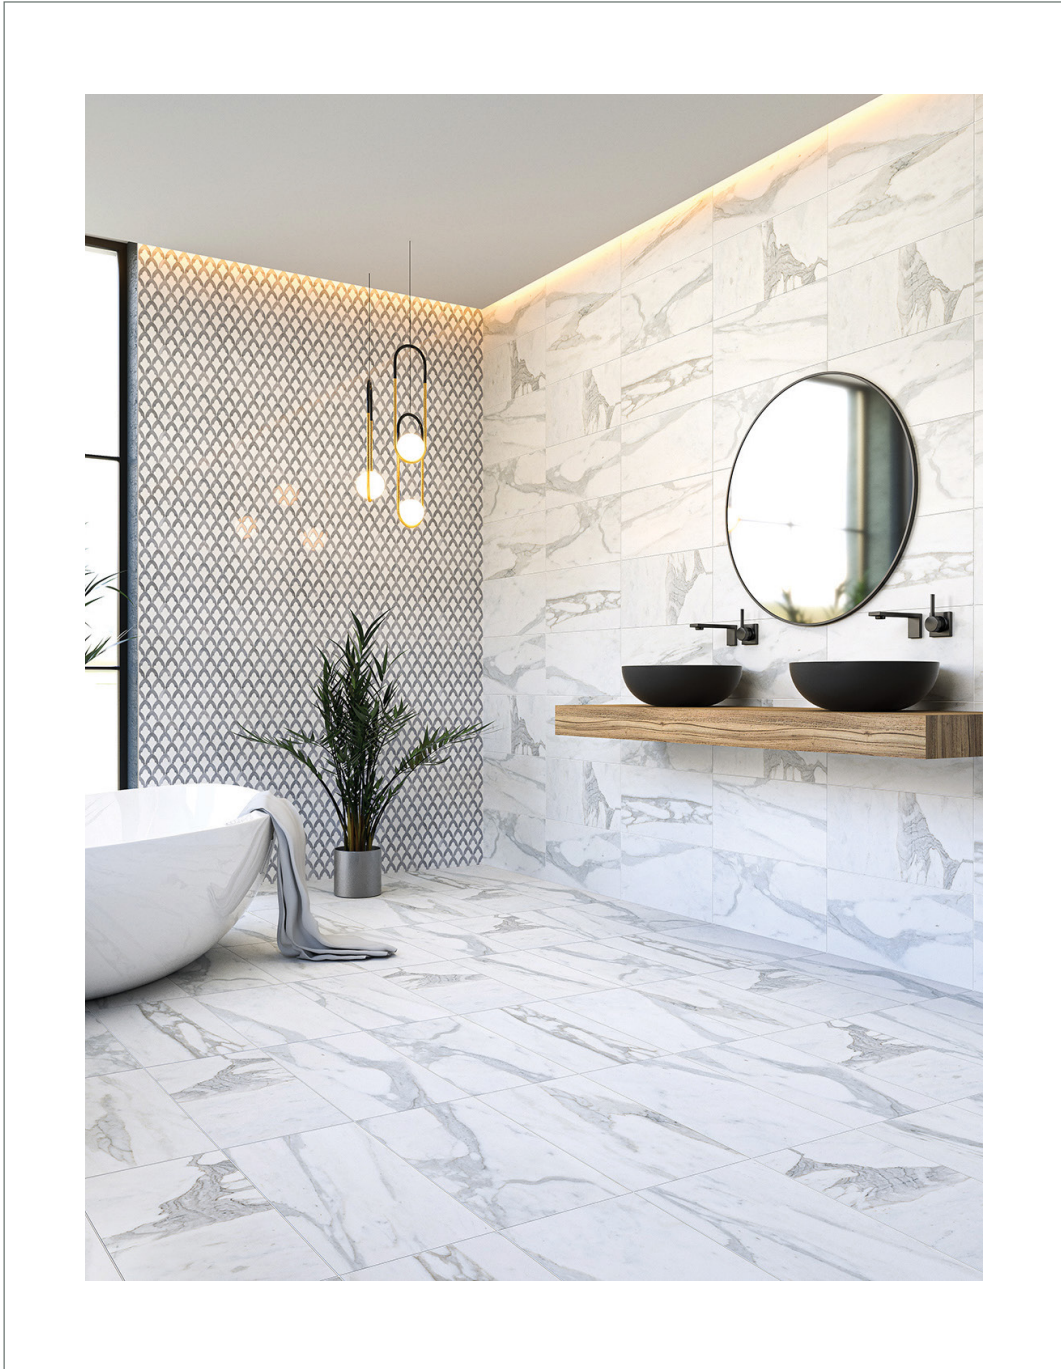

calacatta gold royal honed
marble collection

MARBLE SYSTEMS

calacatta gold royal

The Calacatta Gold Royal Honed Marble Tile Collection is bold, modern and sophisticated. Originating from Italy, this luxurious marble goes from traditional to modern with its distinctive bold grey veining, non-traditional mosaic and moulding options and honed finish. This beautiful marble is sure to change any room from ordinary to noteworthy.

Usage

- Residential Interior Floors / Walls
- Commercial Interior Floors / Walls
- Shower Floors / Walls
- Backsplash

V2 - Slight Variation: Clearly distinguishable differences in texture and/or pattern within similar colors.

calacatta gold royal honed 12"x24"x3/8"

floor / wall tiles

calacatta gold royal honed marble

available sizes

- TL18788 2 3/4"x5 1/2"x3/8"
- TL18789 6"x12"x3/8"
- TL18790 12"x24"x3/8"
- TL18373 18"x18"x3/8"