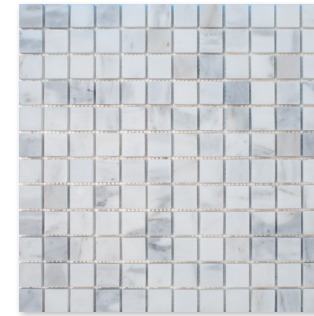

calacatta gold royal honed
marble collection

MARBLE SYSTEMS

calacatta gold royal

The Calacatta Gold Royal Honed Marble Tile Collection is bold, modern and sophisticated. Originating from Italy, this luxurious marble goes from traditional to modern with its distinctive bold grey veining, non-traditional mosaic and moulding options and honed finish. This beautiful marble is sure to change any room from ordinary to noteworthy.

calacatta gold royal honed 12"x24"x3/8"

floor / wall tiles

calacatta gold royal honed marble

available sizes

- TL18788 2 3/4"x5 1/2"x3/8"
- TL18789 6"x12"x3/8"
- TL18790 12"x24"x3/8"
- TL18373 18"x18"x3/8"

mosaics

MS01847
calacatta gold royal honed
1"x1" mosaic
12"x12"x3/8" sheets
1.00 sqft/pcs

MS01848
calacatta gold royal honed
hexagon 2" mosaic
10 3/8"x12"x3/8" sheets
0.86 sqft/pcs

MS01849
calacatta gold royal honed
5/8"x5/8" mosaic
12"x12"x3/8" sheets
1.00 sqft/pcs

MS01850
calacatta gold royal honed
slides mosaic
11"x17"x1/2" sheets
1.29 sqft/pcs

MS01851
calacatta gold royal honed
herringbone 1"x2"
12 1/8"x13 3/8"x3/8" sheets
0.90 sqft/pcs

MS01852
calacatta gold royal honed
meshed arabesque mosaic
12"x12"x3/8" sheets
1.00 sqft/pcs