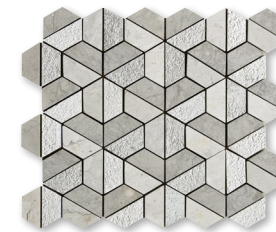

britannia limestone
tile collection

MARBLE SYSTEMS

britannia limestone

The Britannia Limestone Tile Collection is a finely crafted blend of versatile tiles, elongated shapes, hexagonal mosaics, and elegant moldings. The rich variation of this collection creates endless creative possibilities. With such a wide range of shapes, this collection has the perfect option for any interior. The mosaics offer customizable patterns and colors to create the design of your dreams. The unique Autumn Leaf Mosaic mirrors the earthy look of a leaf-strewn forest floor, while the Herringbone Mosaic evokes the simple classiness of mid-century interiors. In turn, the Textured 3d Hexagon Mosaic makes a bold, graphic statement for cutting-edge compositions. The Britannia Limestone Tile Collection is ideal for customers that want ultimate creative freedom with endless possibilities. This product is suitable for interior walls, floorings, and showers.

NW90066 *(S.O.)
britannia honed
large picket tile
6"x12"x3/8"
0.38 sqft/pcs

NW90672 *(S.O.)
britannia honed chevron
13"x10"x3/8" sheets
0.90 sqft/pcs

*(S.O.) : Special Order. Lead times may vary 3-5 weeks depending on product.

MS01521
britannia honed
snow white honed
mcm hexagon 8"
0.38 sqft/pcs

MS01489
britannia honed - skyline honed
silver drop polished
braided hexagon
9 11/16"x16 7/16"x3/8" sheets
1.10 sqft/pcs

MS01525
britannia honed - black honed
mcm square
8"x8"x3/8"
0.44 sqft/pcs

mosaics

MS01310
snow white & britannia
2"x2" textured mosaic
12"x12"x3/8" sheets
1.00 sqft/pcs

MS01268 *(S.O.)
britannia blend
3d hexagon textured mosaic
10 3/8"x12"x3/8" sheets
0.86 sqft/pcs

*(S.O.) : Special Order. Lead times may vary 8-10 weeks depending on product.