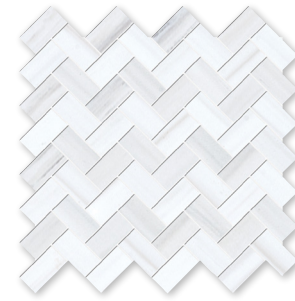

bianco dolomiti classic polished marble 12"x24"x3/8"

floor / wall tiles

bianco dolomiti classic polished marble

available sizes

- TL18448 2 3/4"x5 1/2"x3/8" honed
- TL17775 4"x12"x3/8" micro bev.
- TL18532 6"x12"x3/8"
- TL17774 12"x12"x3/8"
- TL17656 12"x24"x3/8"
- TL20022 18"x18"x3/8"

mosaics

MS01641
bianco dolomiti classic polished
herringbone 1"x2" mosaic
12 1/8"x13 3/8"x3/8" sheets
0.90 sqft/pcs

MS01642
bianco dolomiti classic polished
hexagon 2"
10 3/8"x12"x 3/8" sheets
0.86 sqft/pcs