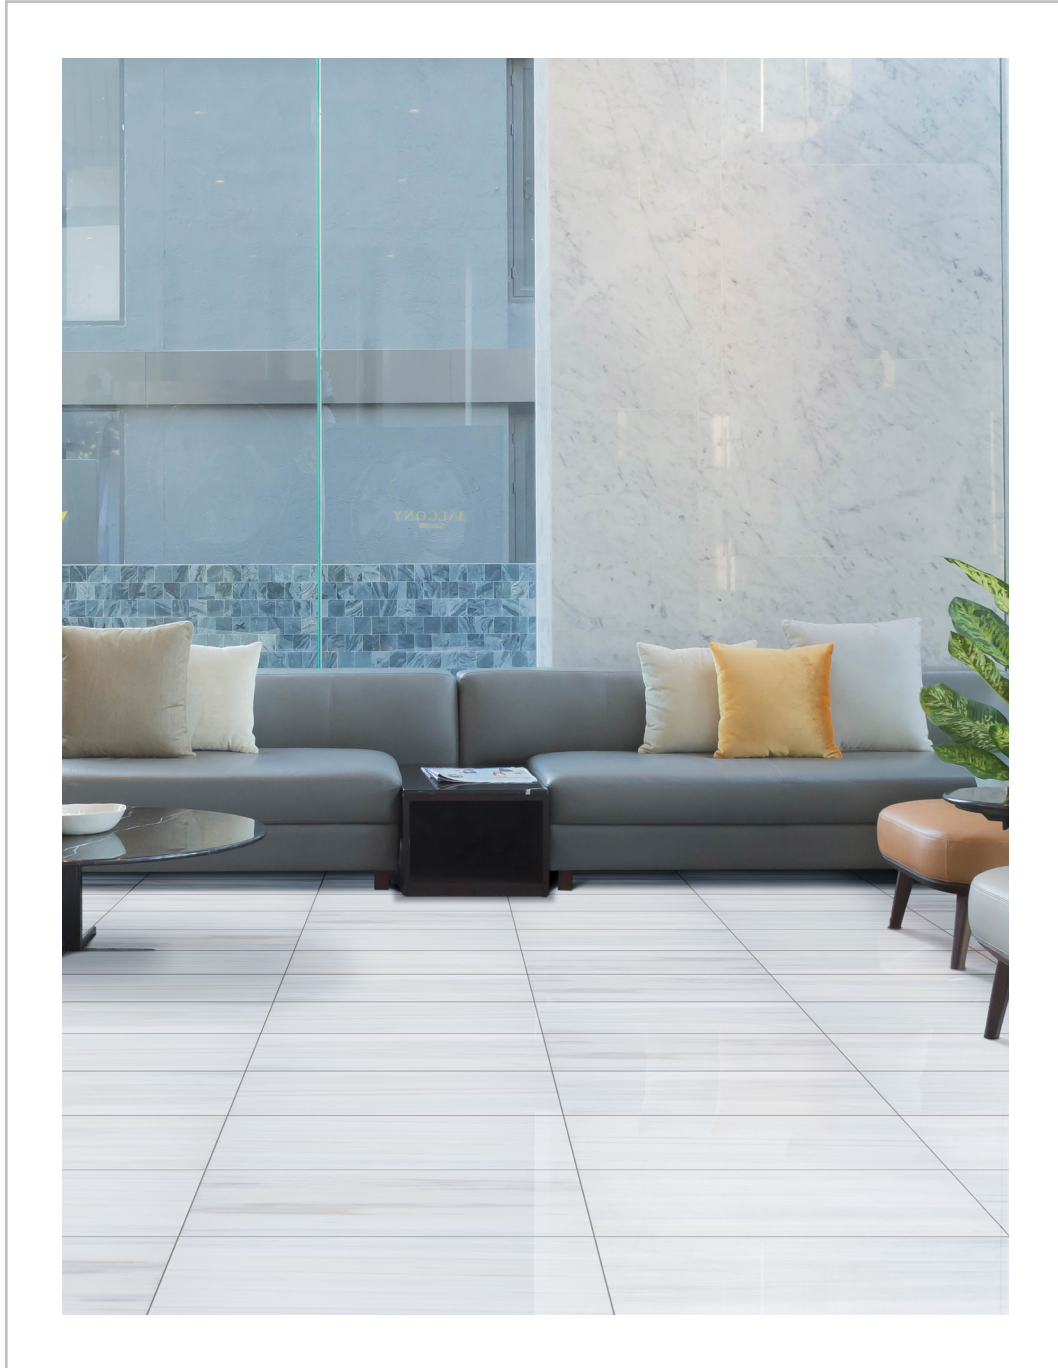

bianco dolomiti classic polished
marble collection

MARBLE SYSTEMS

Bianco Dolomiti

The Bianco Dolomiti Classic Polished Marble Tile Collection is a worthwhile addition to our white marble collections. Available in a wide range of tiles, mosaics, moldings, and decorative pieces, it's perfectly adaptable to suit any interior.

This luminous white polished collection will imbue spaces with a sophisticated and elegant atmosphere only achieved with marble. White is a timeless classic that can suit any design, from natural to modern. We recommend this collection for kitchen backsplashes, floors, wall coverings, and showers.