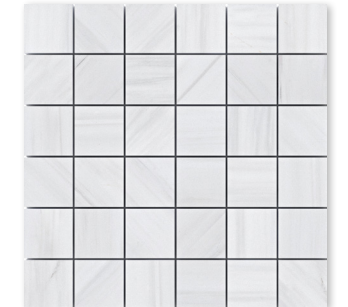

** this color is available in various decorative tile sizes, special order basis. See dimensions collections for available sizes and shapes

mosaics

MS02305
bianco dolomiti classic honed
herringbone 5/8" x 3/8" mosaic
12" x 12" x 3/8" sheets
1.00 sqft/pcs

MS02289
bianco dolomiti classic honed
hexagon 1"
11 5/8" x 12" x 3/8" sheets
1.00 sqft/pcs

MS02058
bianco dolomiti classic honed
1" x 1"
12" x 12" x 3/8" sheets
1.00 sqft/pcs

MS02060
bianco dolomiti classic honed
2" x 2"
12" x 12" x 3/8" sheets
1.00 sqft/pcs