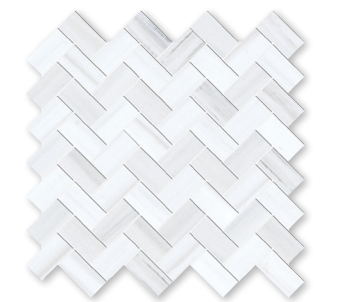

MS02289
bianco dolomiti classic honed
hexagon 1"
11 5/8" x 12" x 3/8" sheets
1.00 sqft/pcs

MS02058
bianco dolomiti classic honed
1" x 1"
12" x 12" x 3/8" sheets
1.00 sqft/pcs

MS02060
bianco dolomiti classic honed
2" x 2"
12" x 12" x 3/8" sheets
1.00 sqft/pcs

MS90809
bianco dolomiti classic honed
straight joint 5/8" x 3/8" mosaic
12" x 12" x 3/8" sheets
1.00 sqft/pcs

MS02022
bianco dolomiti classic honed
mesh arabesque
10 3/8" x 12" x 3/8"
0.86 sqft/pcs

MS02137
bianco dolomiti classic honed
large herringbone
12 7/8" x 8 9/16" x 3/8"
0.76 sqft/pcs