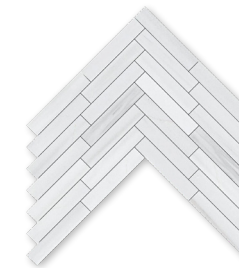

MS02289
bianco dolomiti classic honed
hexagon 1"
11 5/8" x 12" x 3/8" sheets
1.00 sqft/pcs

MS02058
bianco dolomiti classic honed
1" x 1"
12" x 12" x 3/8" sheets
1.00 sqft/pcs

MS02060
bianco dolomiti classic honed
2" x 2"
12" x 12" x 3/8" sheets
1.00 sqft/pcs

MS90809
bianco dolomiti classic honed
straight joint 5/8" x 3/8" mosaic
12" x 12" x 3/8" sheets
1.00 sqft/pcs

MS02022
bianco dolomiti classic honed
mesh arabesque
10 3/8" x 12" x 3/8"
0.86 sqft/pcs

MS02137
bianco dolomiti classic honed
large herringbone
12 7/8" x 8 9/16" x 3/8"
0.76 sqft/pcs