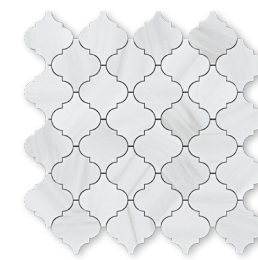

** this color is available in various decorative tile sizes, special order basis. See dimensions collections for available sizes and shapes

mosaics

MS02305
bianco dolomiti classic honed
herringbone 5/8" x 3/8" mosaic
12" x 12" x 3/8" sheets
1.00 sqft/pcs

MS02289
bianco dolomiti classic honed
hexagon 1"
11 5/8" x 12" x 3/8" sheets
1.00 sqft/pcs

MS02058
bianco dolomiti classic honed
1" x 1"
12" x 12" x 3/8" sheets
1.00 sqft/pcs

MS02060
bianco dolomiti classic honed
2" x 2"
12" x 12" x 3/8" sheets
1.00 sqft/pcs

MS90809
bianco dolomiti classic honed
straight joint 5/8" x 3/8" mosaic
12" x 12" x 3/8" sheets
1.00 sqft/pcs

MS02022
bianco dolomiti classic honed
mesh arabesque
10 3/8" x 12" x 3/8"
0.86 sqft/pcs

MS02137
bianco dolomiti classic honed
large herringbone
12 7/8" x 8 9/16" x 3/8"
0.76 sqft/pcs