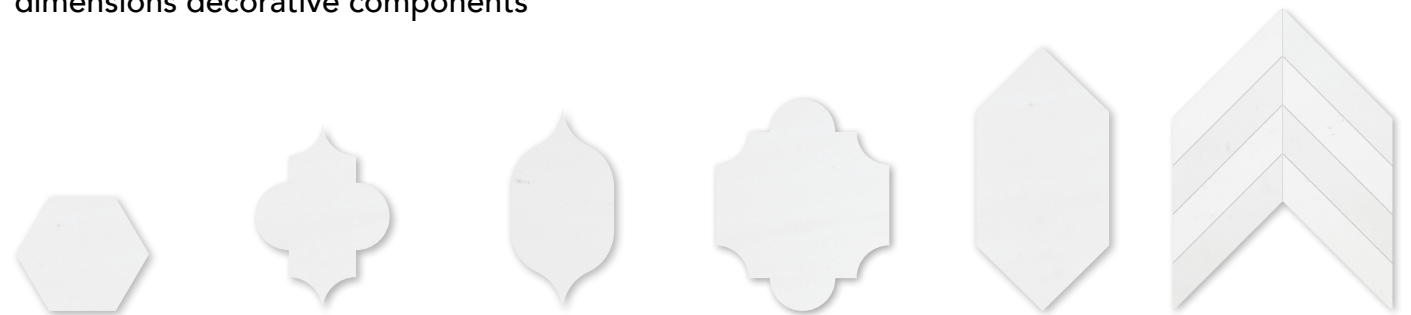

aspen white polished 18"x18"x1/2"

floor / wall tiles

aspen white polished marble

available sizes

TL16767	2 3/4"x5 1/2"x3/8" bevelled	TL16766	24"x24"x3/4" *(S.O.)
TL16768	2 3/4"x5 1/2"x3/8"	TL16879	36"x36"x3/4" *(S.O.)
TL16763	12"x12"x3/8"		
TL16765	12"x24"x1/2"		
TL16764	18"x18"x1/2"		
TL19187	18"x18"x3/8"		
TL19340	12"x24"x3/8"		

*(S.O.) : Special Order. Lead times may vary 8-10 weeks depending on product.

mosaics

MS01354	MS01350	MS01353	MS01351	MS01352
aspen white polished herringbone 1"x2"	aspen white polished modern lattice mosaic 12"x12"x3/8" sheets	aspen white polished hexagon 2" 10 3/8"x12"x3/8" sheets	aspen white polished modern staggered mosaic 5/8"x3" 12"x12"x3/8" sheets	aspen white polished modern staggered mosaic 1 1/4"x6" 12"x12"x3/8" sheets
12 1/8"x13 3/8"x3/8" sheets	1.00 sqft/pcs	0.86 sqft/pcs	1.00 sqft/pcs	1.00 sqft/pcs

dimensions decorative components

NW90489 *(S.O.)	NW90585 *(S.O.)	NW90337 *(S.O.)	NW90185 *(S.O.)	NW90413 *(S.O.)	NW90662 *(S.O.)
aspen white polished hexagon tile 5"x5 25/32"x3/8"	aspen white polished arabesquette tile 6"x8 1/4"x3/8"	aspen white polished gothic arabesque tile 4 7/8"x8 13/16"x3/8"	aspen white polished san felipe tile 8"x9 3/4"x3/8"	aspen white polished large picket tile 6"x12"x3/8"	aspen white polished chevron 13"x10"x 3/8" sheets
0.15 sqft/pcs	0.115 sqft/pcs	0.18 sqft/pcs	0.38 sqft/pcs	0.38 sqft/pcs	0.90 sqft/pcs