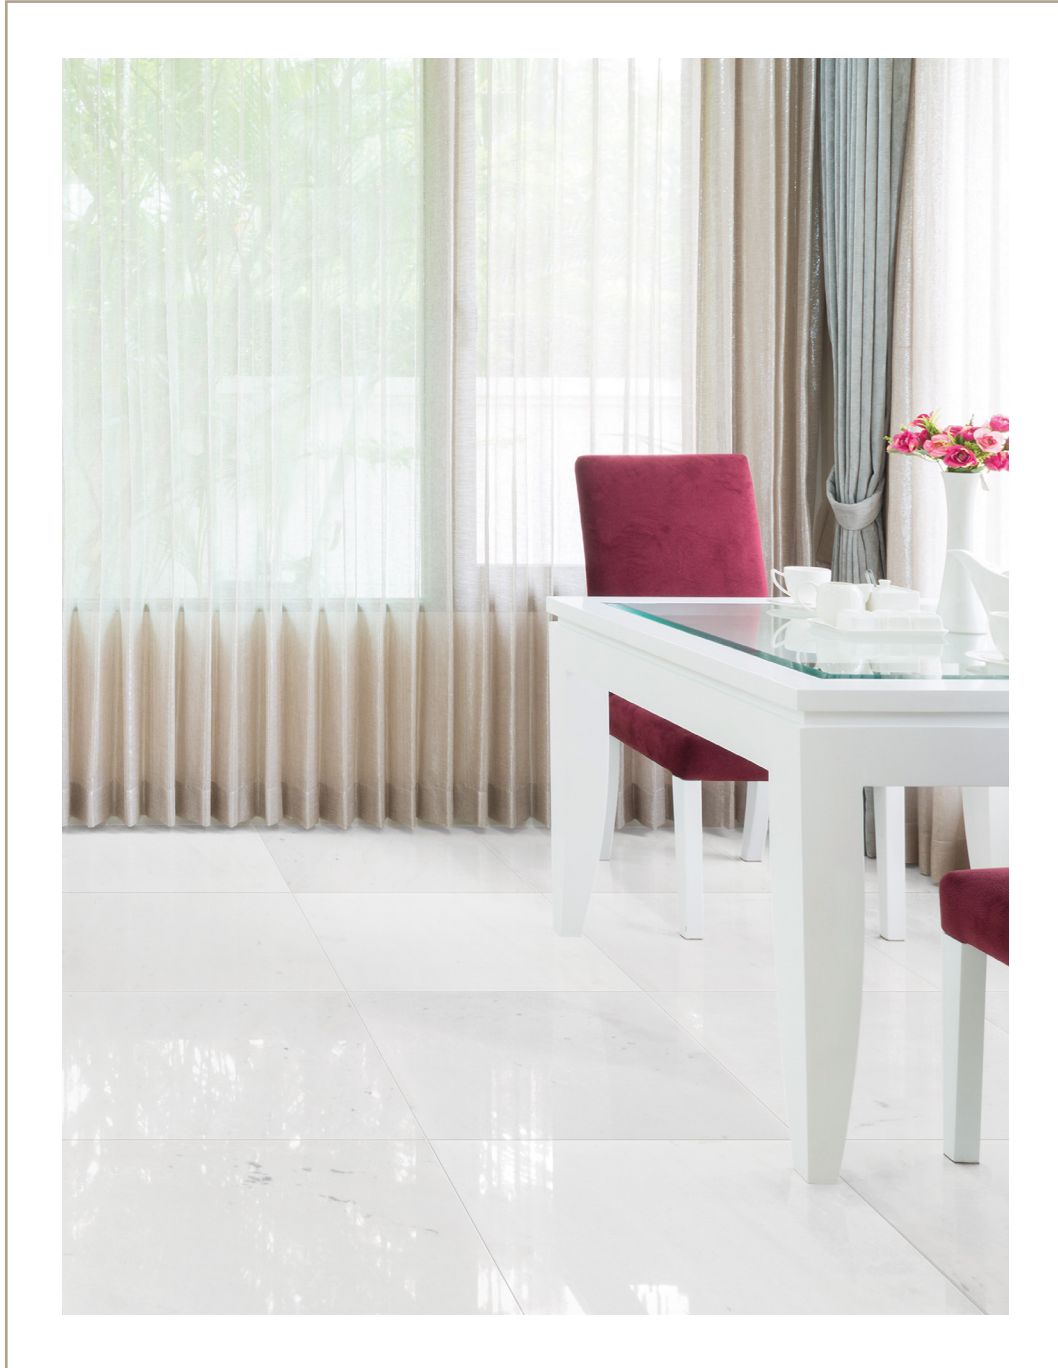

aspen white polished
marble collection

MARBLE SYSTEMS

aspen white

Our Aspen White Polished Marble Tile Collection evokes imagery of snow-covered dense forests and lushly contoured mountain slopes. Despite its brightness, the marble's softly polished finish creates a less formal atmosphere. With a wide variety of tiles, mosaics, and decorative elements, this collection suits kitchens, bathrooms, or any other interior.

Marble is a metamorphic stone with a timeless history in architecture and interior design. Some of the most famous sights in the world—including the Taj Mahal, Michelangelo's David, the Lincoln Memorial, and the Washington Monument—are made of marble. These are only a few examples of the colossal cultural and utilitarian impact that marble has had on human civilization. With its classic white color, the Aspen White Polished Marble Tile Collection evokes this rich history.