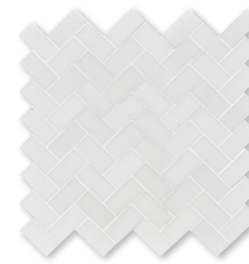

aspen white honed
marble collection

MARBLE SYSTEMS

aspen white

Our Aspen White Honed Marble Tile Collection evokes the imagery of snow-covered, dense forestry and lushly contoured mountain slopes. Despite its brightness, the marble's softly honed finish creates an approachable atmosphere. With a wide variety of tiles, mosaics, and decorative elements, this collection suits kitchens, bathrooms, or any other interior.

Marble is a metamorphic stone with a timeless history in architecture and interior design. Some of the most famous sights in the world-including the Taj Mahal, Michelangelo's David, the Lincoln Memorial, and the Washington Monument are made of marble. These are only a few examples of the colossal cultural and utilitarian impact that marble has had on human civilization. With its classic white color, the Aspen White Honed Marble Tile Collection evokes this rich history.

aspen white honed 12"x24"x1/2", aspen white lattice mosaic

mosaics

MS01335
aspen white honed
herringbone 1"x2"
12 1/8"x13 3/8"x3/8" sheets
0.90 sqft/pcs

MS01332
aspen white honed
modern lattice mosaic
12"x12"x3/8" sheets
1.00 sqft/pcs

MS01336
aspen white honed
hexagon 2"
10 3/8"x12"x3/8" sheets
0.86 sqft/pcs

MS01333
aspen white honed
modern staggered mosaic
5/8"x3"
12"x12"x3/8" sheets
1.00 sqft/pcs

MS01334
aspen white honed
modern staggered mosaic 1
1/4"x6"
12"x12"x3/8" sheets
1.00 sqft/pcs