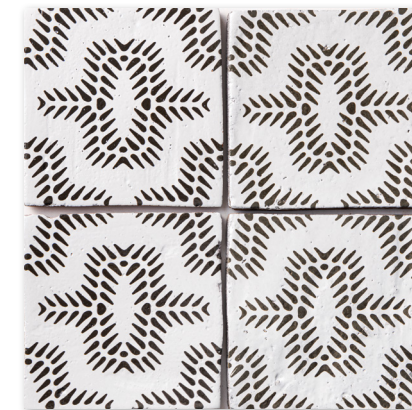

antique tile  
terracotta collection

**MARBLE SYSTEMS**

wall tiles

TL80145 antigua 1  
6"x6"x1/2"  
0.25 sqft/pcs  
in stock

TL80146 antigua 2  
6"x6"x1/2"  
0.25 sqft/pcs  
in stock

TL80147 antigua 3  
6"x6"x1/2"  
0.25 sqft/pcs  
in stock

TL80148 antigua 4  
6"x6"x1/2"  
0.25 sqft/pcs  
in stock

TL80178 antigua 5  
6"x6"x1/2"  
0.25 sqft/pcs  
in stock

TL80179 antigua 6  
6"x6"x1/2"  
0.25 sqft/pcs  
in stock

TL80141 bavi 1  
6"x6"x1/2"  
0.25 sqft/pcs  
in stock

TL80142 bavi 2  
6"x6"x1/2"  
0.25 sqft/pcs  
in stock

TL80143 bavi 3  
6"x6"x1/2"  
0.25 sqft/pcs  
in stock

wall tiles

TL80144 bavi 4  
6"x6"x1/2"  
0.25 sqft/pcs  
in stock

TL80203 bavi 5  
6"x6"x1/2"  
0.25 sqft/pcs  
in stock