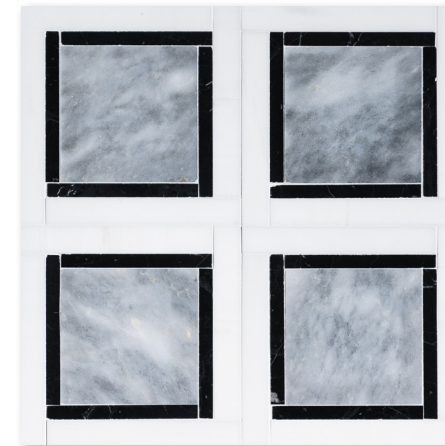

studio decorative components

MS01491 cambridge
snow white polished - black polished - allure polished
12 7/8" x 12 7/8" x 3/8" sheets
1.15 sqft/pcs