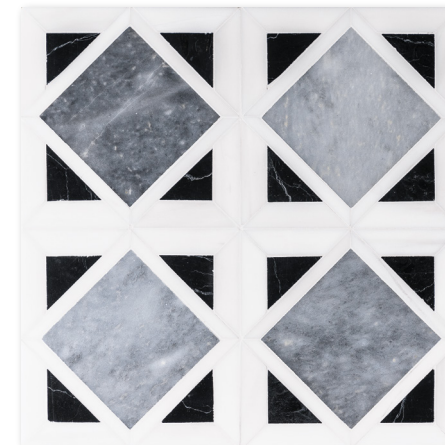

allure polished - black honed york mosaic

studio decorative components

MS01491 cambridge  
snow white polished - black polished - allure polished  
12 7/8" x 12 7/8" x 3/8" sheets  
1.15 sqft/pcs

MS01500 devon  
glacier honed - snow white polished - allure polished  
12 1/2" x 12 1/2" x 3/8" sheets  
1.08 sqft/pcs

MS01503 kent  
snow white polished - black polished - allure polished  
13 9/16" x 13 9/16" x 3/8" sheets  
1.27 sqft/pcs

MS01504 kent  
glacier honed - snow white polished - allure polished  
13 9/16" x 13 9/16" x 3/8" sheets  
1.27 sqft/pcs