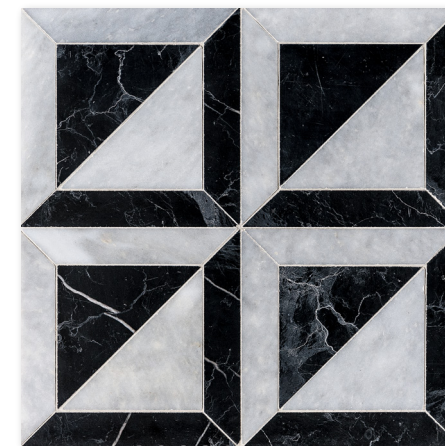

MS01549 york
allure polished - black honed
11 15/16" x 11 15/16" x 3/8" sheets
0.98 sqft/pcs