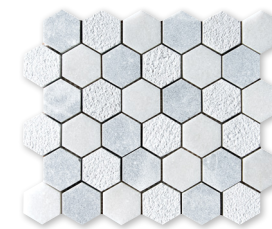

NW90334 (S.O.)\*  
allure light polished  
gothic arabesque tile  
4 7/8"x8 13/16"x3/8"  
0.18 sqft/pcs

NW90182 (S.O.)\*  
allure light polished  
san felipe tile  
8"x9 3/4"x3/8"  
0.38 sqft/pcs

NW90410 (S.O.)\*  
allure light polished  
large picket tile  
6"x12"x3/8"  
0.38 sqft/pcs

NW90659 (S.O.)\*  
allure light polished  
chevron  
13"x10"x3/8" sheets  
0.90 sqft/pcs

\*(S.O.) : Special Order. Lead times may vary 3-5 weeks depending on product.

mosaics

MS01298  
avenza & snow white & allure  
blend  
2"x2" textured  
12"x12"x3/8" sheets  
1.00 sqft/pcs