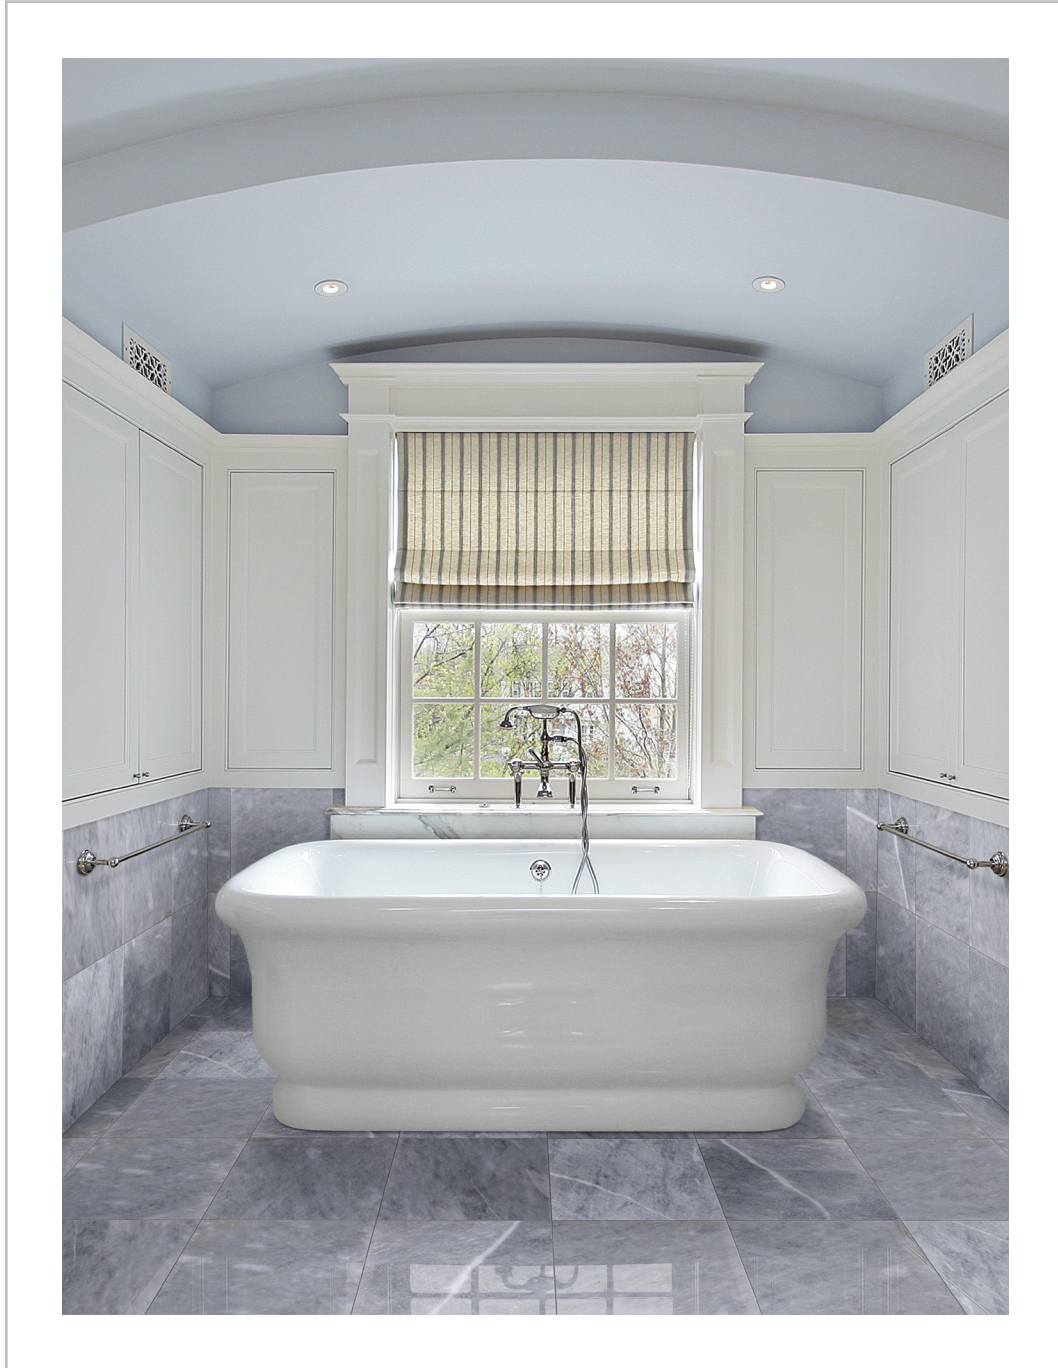

allure light polished
marble collection

MARBLE SYSTEMS