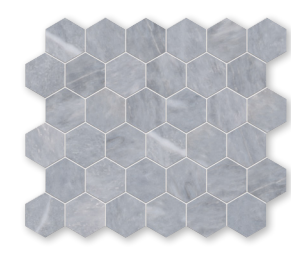

NW90761 (S.O.)\*  
allure light honed  
large picket tile  
6"x12"x3/8"  
0.38 sqft/pcs

NW90762 (S.O.)\*  
allure light honed  
chevron  
13"x10"x3/8" sheets  
0.90 sqft/pcs

\*(S.O.) : Special Order. Lead times may vary 3-5 weeks depending on product.

allure light honed hexagon 2"

mosaics

MS02299  
allure light honed  
herringbone 1"x2"  
12 1/8"x13 3/8"x3/8" sheets  
0.90 sqft/pcs

MS02038  
allure light honed  
herringbone 5/8"x3"  
12 1/8"x13 3/8"x3/8" sheets  
0.90 sqft/pcs

MS02039  
allure light honed  
hexagon 2"  
10 3/8"x12"x3/8" sheets  
0.86 sqft/pcs

MS02287  
allure light honed  
hexagon 1"  
11 5/8"x12"x3/8" sheets  
1.00 sqft/pcs

MS01932  
allure light honed  
straight joint 1"x1"  
12"x12"x3/8" sheets  
1.00 sqft/pcs