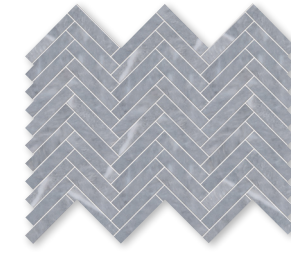

NW90761 (S.O.)\*  
allure light honed  
large picket tile  
6"x12"x3/8"  
0.38 sqft/pcs

NW90762 (S.O.)\*  
allure light honed  
chevron  
13"x10"x3/8" sheets  
0.90 sqft/pcs

\*(S.O.) : Special Order. Lead times may vary 3-5 weeks depending on product.

allure light honed hexagon 2"

mosaics

MS02299  
allure light honed  
herringbone 1"x2"  
12 1/8"x13 3/8"x3/8" sheets  
0.90 sqft/pcs

MS02038  
allure light honed  
herringbone 5/8"x3"  
12 1/8"x13 3/8"x3/8" sheets  
0.90 sqft/pcs