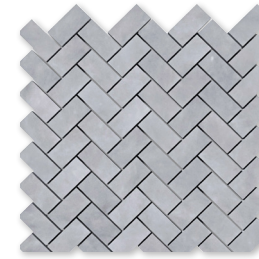

NW90761 (S.O.)\*  
allure light honed  
large picket tile  
6"x12"x3/8"  
0.38 sqft/pcs

NW90762 (S.O.)\*  
allure light honed  
chevron  
13"x10"x3/8" sheets  
0.90 sqft/pcs

\*(S.O.) : Special Order. Lead times may vary 3-5 weeks depending on product.

allure light honed hexagon 2"

mosaics

MS02299  
allure light honed  
herringbone 1"x2"  
12 1/8"x13 3/8"x3/8" sheets  
0.90 sqft/pcs

MS02038  
allure light honed  
herringbone 5/8"x3"  
12 1/8"x13 3/8"x3/8" sheets  
0.90 sqft/pcs